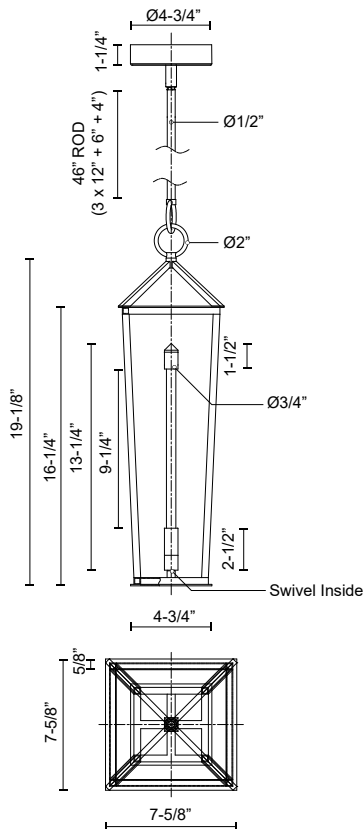

DELPHINE PD317120UB

FIXTURE DIMENSIONS	L7-5/8" x W7-5/8" x H19-1/8"
LIGHT SOURCE	LED
WATTAGE	6W
TOTAL LUMENS	630lm
DELIVERED LUMENS	585lm
VOLTAGE	120V
COLOR TEMPERATURE	2700K
CRI (RA)	90CRI
DIMMABLE	Yes, TRIAC/ELV Dimmer (Not Included)
GLASS DETAILS	Clear Glass
MATERIAL	Brass
ROD LENGTH	46" Max (3x12" + 1x6" + 1x4")
DIAMETER OF ROD	1/2"
WIRE LENGTH	144"
MINIMUM HANG HEIGHT	30"
SLOPED CEILING ADAPTABLE	Yes, Up to 45°
LOCATION	Dry
BARCODE	691759060287
CANOPY DIMENSIONS	D4-3/4" x H1-1/4"
FINISH OPTION(S)	Urban Bronze

[D - Diameter, L - Length, W - Width, H - Height, E - Extension]

AVAILABLE FINISHES:

Urban Bronze

Natural Brass

*For complete warranty terms, please visit: www.aloralighting.com/warranty