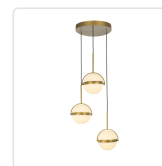

GLOBO MP301003

FIXTURE DIMENSIONS	D16-1/4" x H12-7/8"
LIGHT SOURCE	LED with DC Driver
WATTAGE	32W
TOTAL LUMENS	2550lm
DELIVERED LUMENS	2091lm
VOLTAGE	120V
COLOR TEMPERATURE	3000K
CRI (RA)	90CRI
DIMMABLE	Yes, TRIAC/ELV Dimmer (Not Included)
DIFFUSER DETAILS	Frosted Acrylic
WIRE LENGTH	144"
MINIMUM HANG HEIGHT	15"
LOCATION	Dry
CEC TITLE 24 JA8	Yes, JA8-19
CANOPY DIMENSIONS	D11-7/8" x H1-3/8"
PACKAGE SIZE	L20-1/4" x W20-1/4" x H11-3/4"
PACKAGE WEIGHT	11.5 lbs
BRAND	Alora

[D - Diameter, L - Length, W - Width, H - Height, E - Extension]

AVAILABLE FINISHES:

MP301003MB
Matte Black

MP301003BG
Brushed Gold

*For complete warranty terms, please visit: www.aloralighting.com/warranty