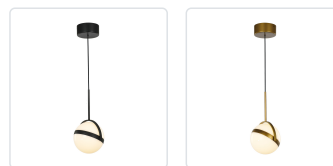

## GLOBO PD301001

FIXTURE DIMENSIONS	L7-1/4" x W6-3/8" x H12-7/8"
LIGHT SOURCE	LED with DC Driver
WATTAGE	11W
TOTAL LUMENS	850lm
DELIVERED LUMENS	697lm
VOLTAGE	120V
COLOR TEMPERATURE	3000K
CRI (RA)	90CRI
DIMMABLE	Yes, TRIAC/ELV Dimmer (Not Included)
DIFFUSER DETAILS	Frosted Acrylic
WIRE LENGTH	144"
MINIMUM HANG HEIGHT	15"
LOCATION	Dry
CEC TITLE 24 JA8	Yes, JA8-19
CANOPY DIMENSIONS	D4-3/4" x H2"
PACKAGE SIZE	L15-1/2" x W10" x H9-1/4"
PACKAGE WEIGHT	5.5 lbs
BRAND	Alora

[ D - Diameter, L - Length, W - Width, H - Height, E - Extension ]

### AVAILABLE FINISHES:

PD301001MB  
Matte Black

PD301001SG  
Satin Gold

\*For complete warranty terms, please visit: [www.aloralighting.com/warranty](http://www.aloralighting.com/warranty)