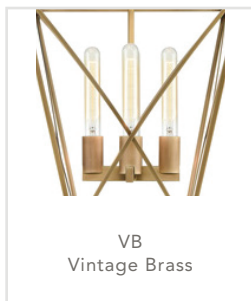

AVAILABLE FINISHES:

*For complete warranty terms, please visit:
www.aloralighting.com/warranty