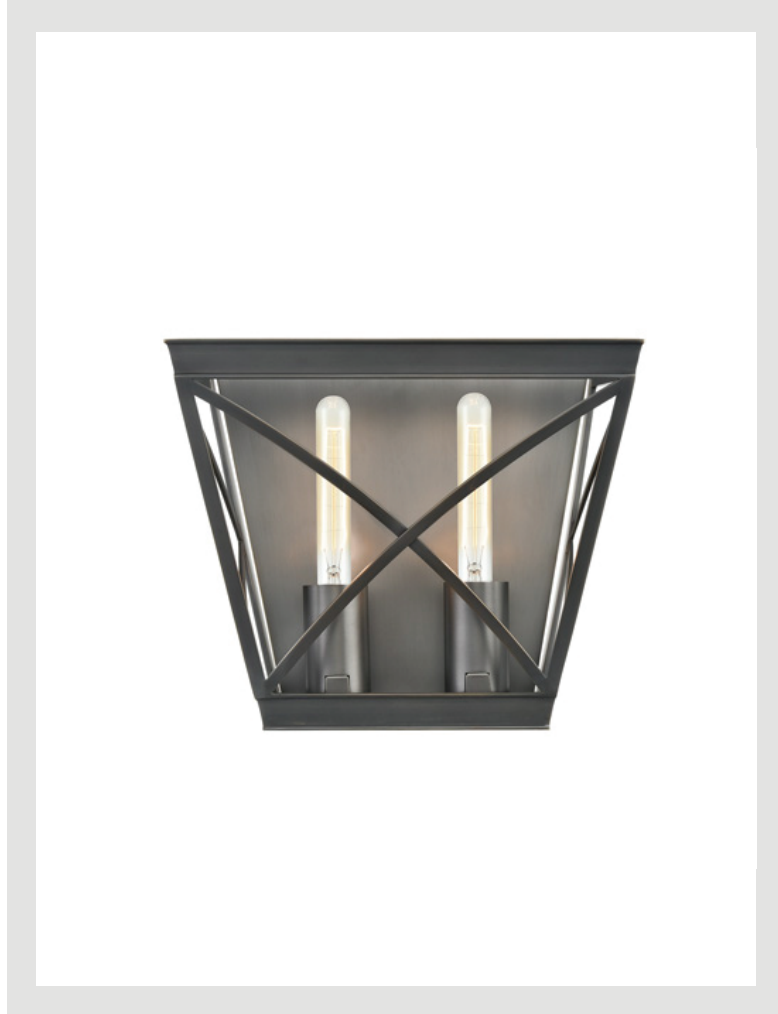

LATTICE

WV309602UB

FIXTURE DIMENSIONS	11.6"W x 10"H x 6.4"E
HEIGHT FROM CENTER	5"
WEIGHT	-
GLASS	-
MATERIAL	Brass & Steel
CANOPY SIZE	11.6"W x 10"H x 0.6"E
LAMPING	2 x 60W, E26
VOLTAGE	120V
WIRE / CORD LENGTH	-
CORD TYPE	-
MINIMUM HANG HEIGHT	-
INSTALL OPTIONS	-
ADA COMPLIANT	-
CERTIFICATION	UL
UPC	841387002924
PACKAGE SIZE	-
PACKAGE WEIGHT	-

[D - Diameter, L - Length, W - Width, H - Height, E - Extension]

AVAILABLE FINISHES:

*For complete warranty terms, please visit:
www.aloralighting.com/warranty