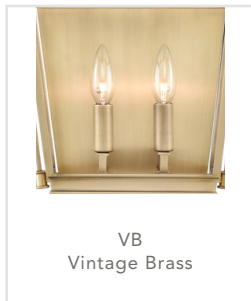

alora

P. 1.833.MY ALORA (692.5672)

CANADA: 102-19028 27TH Ave. - Surrey, BC V3Z 5T1

USA: 3035 E. Lone Mountain Rd - Las Vegas, NV, 89081

MANOR

WV312202UB

FIXTURE DIMENSIONS	12"W x 13.7"H x 6.8"E
HEIGHT FROM CENTER	8.7"
WEIGHT	-
GLASS	-
MATERIAL	Brass & Steel
CANOPY SIZE	10.1"W x 10"H x 0.8"E
LAMPING	2 x 60W, E12
VOLTAGE	120V
WIRE / CORD LENGTH	-
CORD TYPE	-
MINIMUM HANG HEIGHT	-
INSTALL OPTIONS	-
ADA COMPLIANT	-
CERTIFICATION	UL
UPC	841387003372
PACKAGE SIZE	-
PACKAGE WEIGHT	-

[D - Diameter, L - Length, W - Width, H - Height, E - Extension]

AVAILABLE FINISHES:

*For complete warranty terms, please visit:
www.aloralighting.com/warranty