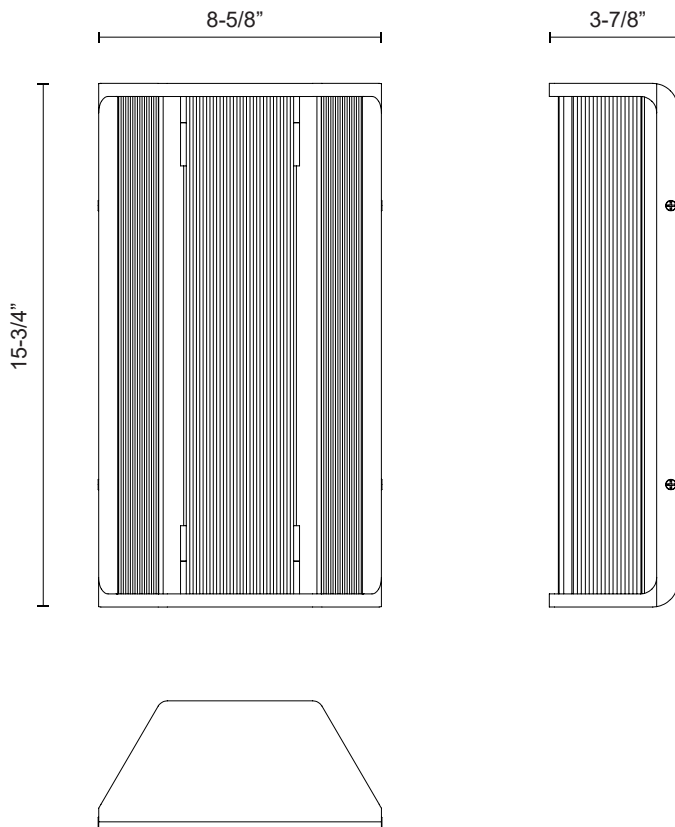

## SABRE WV339216

FIXTURE DIMENSIONS	W8-5/8" x H15-3/4" x E3-7/8"
LIGHT SOURCE	LED with DC Driver
WATTAGE	14W
TOTAL LUMENS	1200lm
DELIVERED LUMENS	PNCR-1050lm*; UBCR-950lm*; VBCR-1000lm*;
VOLTAGE	120V
COLOR TEMPERATURE	2700K
CRI (RA)	90CRI
DIMMABLE	Yes, TRIAC or ELV Dimmer (Not Included)
GLASS DETAILS	Clear Glass
MATERIAL	Aluminum; Glass; Iron;
INSTALL OPTIONS	All Orientation; Wall;
ADA COMPLIANT	YES
LOCATION	Damp
BRAND	Alora

[ D - Diameter, L - Length, W - Width, H - Height, E - Extension ]