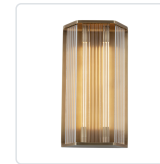

## SABRE WV339216

FIXTURE DIMENSIONS	W8-5/8" x H15-3/4" x E3-7/8"
LIGHT SOURCE	LED with DC Driver
WATTAGE	14W
TOTAL LUMENS	1200lm
DELIVERED LUMENS	PNCR-1050lm*; UBCR-950lm*; VBCR-1000lm*;
VOLTAGE	120V
COLOR TEMPERATURE	2700K
CRI (RA)	90CRI
DIMMABLE	Yes, TRIAC or ELV Dimmer (Not Included)
GLASS DETAILS	Clear Glass
MATERIAL	Aluminum; Glass; Iron;
INSTALL OPTIONS	All Orientation; Wall;
ADA COMPLIANT	YES
LOCATION	Damp
BRAND	Alora

### AVAILABLE FINISHES:

WV339216PNCR  
Polished  
Nickel/Ribbed  
Glass

WV339216UBCR  
Ribbed  
Glass/Urban  
Bronze

WV339216VBCR  
Ribbed  
Glass/Vintage  
Brass

\*For complete warranty terms, please visit: [www.aloralighting.com/warranty](http://www.aloralighting.com/warranty)