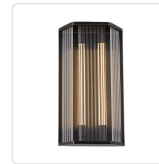

## SABRE WV339216

FIXTURE DIMENSIONS	W8-5/8" x H15-3/4" x E3-7/8"
LIGHT SOURCE	LED with DC Driver
WATTAGE	14W
TOTAL LUMENS	1200lm
DELIVERED LUMENS	PNCR-1050lm*; UBCR-950lm*; VBCR-1000lm*;
VOLTAGE	120V
COLOR TEMPERATURE	2700K
CRI (RA)	90CRI
DIMMABLE	Yes, TRIAC or ELV Dimmer (Not Included)
GLASS DETAILS	Clear Glass
MATERIAL	Aluminum; Glass; Iron;
INSTALL OPTIONS	All Orientation; Wall;
ADA COMPLIANT	YES
LOCATION	Damp
BRAND	Alora

### AVAILABLE FINISHES:

WV339216PNCR  
Polished  
Nickel/Ribbed  
Glass

WV339216UBCR  
Ribbed  
Glass/Urban  
Bronze

WV339216VBCR  
Ribbed  
Glass/Vintage  
Brass

\*For complete warranty terms, please visit: [www.aloralighting.com/warranty](http://www.aloralighting.com/warranty)