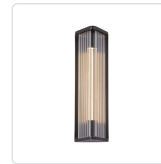

SABRE WV339112

FIXTURE DIMENSIONS	W4-3/8" x H11-1/8" x E3-7/8"
LIGHT SOURCE	LED with DC Driver
WATTAGE	6W
TOTAL LUMENS	480lm
DELIVERED LUMENS	PNCR-450lm*; UBCR-400lm*; VBCR-420lm*;
VOLTAGE	120V
COLOR TEMPERATURE	2700K
CRI (RA)	90CRI
DIMMABLE	Yes, TRIAC or ELV Dimmer (Not Included)
GLASS DETAILS	Clear Glass
MATERIAL	Aluminum; Glass; Iron;
INSTALL OPTIONS	All Orientation; Wall;
ADA COMPLIANT	YES
LOCATION	Damp
BRAND	Alora

[D - Diameter, L - Length, W - Width, H - Height, E - Extension]

AVAILABLE FINISHES:

WV339112PNCR
Polished
Nickel/Ribbed
Glass

WV339112UBCR
Ribbed
Glass/Urban
Bronze

WV339112VBCR
Ribbed
Glass/Vintage
Brass