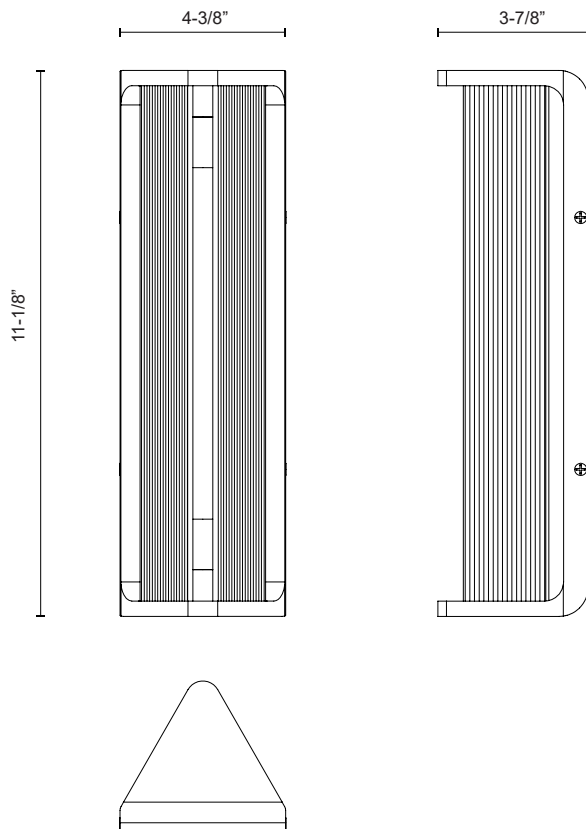

SABRE WV339112

FIXTURE DIMENSIONS	W4-3/8" x H11-1/8" x E3-7/8"
LIGHT SOURCE	LED with DC Driver
WATTAGE	6W
TOTAL LUMENS	480lm
DELIVERED LUMENS	PNCR-450lm*; UBCR-400lm*; VBCR-420lm*;
VOLTAGE	120V
COLOR TEMPERATURE	2700K
CRI (RA)	90CRI
DIMMABLE	Yes, TRIAC or ELV Dimmer (Not Included)
GLASS DETAILS	Clear Glass
MATERIAL	Aluminum; Glass; Iron;
INSTALL OPTIONS	All Orientation; Wall;
ADA COMPLIANT	YES
LOCATION	Damp
BRAND	Alora

[D - Diameter, L - Length, W - Width, H - Height, E - Extension]

AVAILABLE FINISHES:

WV339112PNCR
Polished
Nickel/Ribbed
Glass

WV339112UBCR
Ribbed
Glass/Urban
Bronze

WV339112VBCR
Ribbed
Glass/Vintage
Brass