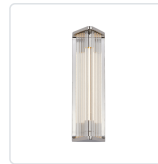

SABRE WV339112

FIXTURE DIMENSIONS	W4-3/8" x H11-1/8" x E3-7/8"
LIGHT SOURCE	LED with DC Driver
WATTAGE	6W
TOTAL LUMENS	480lm
DELIVERED LUMENS	PNCR-450lm*; UBCR-400lm*; VBCR-420lm*;
VOLTAGE	120V
COLOR TEMPERATURE	2700K
CRI (RA)	90CRI
DIMMABLE	Yes, TRIAC or ELV Dimmer (Not Included)
GLASS DETAILS	Clear Glass
MATERIAL	Aluminum; Glass; Iron;
INSTALL OPTIONS	All Orientation; Wall;
ADA COMPLIANT	YES
LOCATION	Damp
BRAND	Alora

[D - Diameter, L - Length, W - Width, H - Height, E - Extension]

AVAILABLE FINISHES:

WV339112PNCR
Polished
Nickel/Ribbed
Glass

WV339112UBCR
Ribbed
Glass/Urban
Bronze

WV339112VBCR
Ribbed
Glass/Vintage
Brass