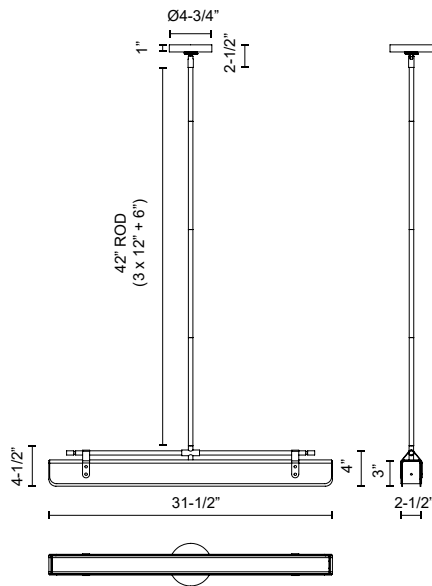

## VALISE PD307931ANTL

FIXTURE DIMENSIONS	L31-1/2" x W2-1/2" x H4"
LAMP TYPE	LED Board
WATTAGE	35W
DELIVERED LUMENS	690lm
COLOR TEMPERATURE	2700K
CRI (RA)	90
LED RATED LIFE	50,000 hours
WIRE   ROD	144"   3 x 12" + 1 x 6"
MINIMUM HANG HEIGHT	12-1/2"
ADJUSTABLE	Yes, Wires/Rods Included
DIMMABLE	Yes
DIMMING	100% – 10%, ELV Dimmer (Not Included)
MATERIAL	Steel & Vegan Leather
CANOPY DIMENSIONS	D4-3/4" x H1"
BARCODE	841387000753
FINISH OPTION(S)	Aged Nickel   Tuxedo Leather

[ D - Diameter, L - Length, W - Width, H - Height, E - Extension ]