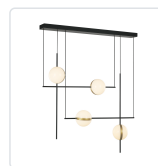

TAGLIATO LP302004

FIXTURE DIMENSIONS	L40-1/4" x W7-1/2" x H31-3/4"
LIGHT SOURCE	LED with DC Driver
WATTAGE	42W
TOTAL LUMENS	3500lm
DELIVERED LUMENS	2865lm*
VOLTAGE	120V
COLOR TEMPERATURE	3000K
CRI (RA)	90CRI
DIMMABLE	Yes, TRIAC/ELV Dimmer (Not Included)
DIFFUSER DETAILS	Frosted Acrylic
WIRE LENGTH	144"
MINIMUM HANG HEIGHT	36"
LOCATION	Dry
CEC TITLE 24 JA8	Yes, JA8-19
CANOPY DIMENSIONS	L41-3/8" x W4-3/4" x H1-5/8"
PACKAGE SIZE	L44-1/4" x W25-1/2" x H9-1/4"
PACKAGE WEIGHT	25.5 lbs
BRAND	Alora

[D - Diameter, L - Length, W - Width, H - Height, E - Extension]

AVAILABLE FINISHES:

LP302004MBBG

Matte
Black/Brushed
Gold

*For complete warranty terms, please visit: www.aloralighting.com/warranty