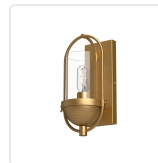

AVAILABLE FINISHES:

WV539007AGCL

*For complete warranty terms, please visit: www.aloralighting.com/warranty