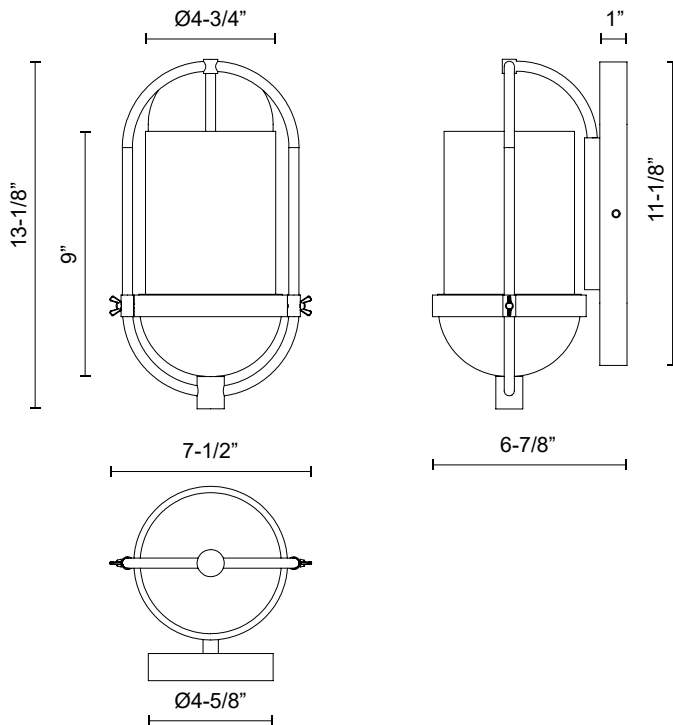

## CYRUS WV539007AGCL

|                       |                              |
|-----------------------|------------------------------|
| FIXTURE DIMENSIONS    | W7-1/2" x H13-1/8" x E6-7/8" |
| HEIGHT FROM CENTER    | 7-1/8"                       |
| EXTENSION             | 6-7/8"                       |
| LAMP TYPE             | E26                          |
| MAX WATTAGE           | 60W                          |
| BULB QTY              | 1                            |
| BULBS INCLUDED        | No                           |
| RECOMMENDED BULB TYPE | T10                          |
| VOLTAGE               | 120V                         |
| GLASS DETAILS         | Clear Glass                  |
| MATERIAL              | Glass; Steel;                |
| INSTALL OPTIONS       | Up                           |
| LOCATION              | Damp                         |
| BARCODE               | UPC 69175907478              |
| CANOPY DIMENSIONS     | W4-5/8" x H11-1/8" x E1"     |
| FINISH OPTION(S)      | Aged Gold; Clear Glass;      |
| BRAND                 | Alora Mood                   |

[ D - Diameter, L - Length, W - Width, H - Height, E - Extension ]