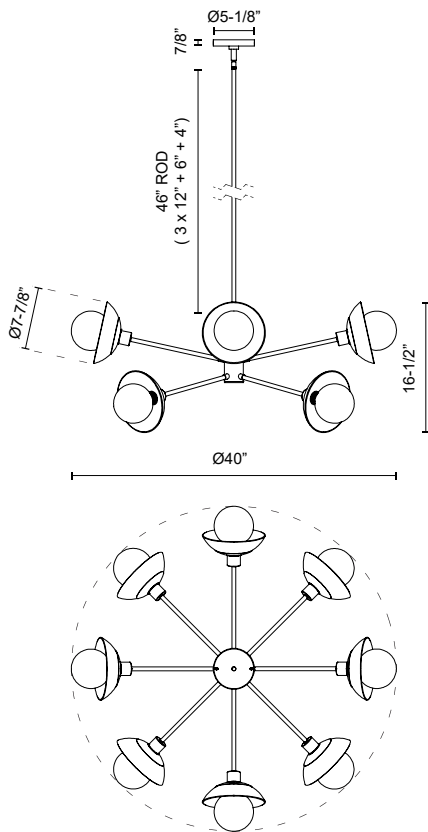

alora mood

P. 1.855.855.8926

CANADA: 102-19028 27th Ave. - Surrey, BC V3Z 5T1

USA: 3035 E. Lone Mountain Rd - Las Vegas, NV, 89081

FRANCESCA CH517338MBCL

FIXTURE DIMENSIONS	D40" x H16-1/2"
LAMP TYPE	E26
MAX WATTAGE	60W
BULB QTY	8
BULBS INCLUDED	No
RECOMMENDED BULB TYPE	G125
VOLTAGE	120V
GLASS DETAILS	Clear Glass
MATERIAL	Glass; Steel;
ROD LENGTH	46" Max (3x12" + 1x6" + 1x4")
DIAMETER OF ROD	3/4"
WIRE LENGTH	60"
MINIMUM HANG HEIGHT	25"
SLOPED CEILING ADAPTABLE	Yes, Up to 90 Degrees
LOCATION	Dry
BARCODE	UPC 69175907307
CANOPY DIMENSIONS	D5-1/8" x H7/8"
FINISH OPTION(S)	Clear Glass; Matte Black;
BRAND	Alora Mood

[D - Diameter, L - Length, W - Width, H - Height, E - Extension]

AVAILABLE FINISHES:

CH517338MBCL

*For complete warranty terms, please visit: www.aloralighting.com/warranty