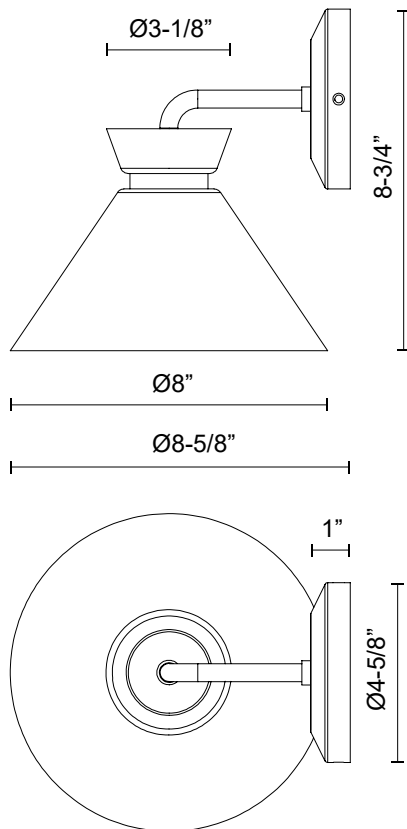

alora mood

P. 1.855.855.8926

CANADA: 102-19028 27th Ave. - Surrey, BC V3Z 5T1

USA: 3035 E. Lone Mountain Rd - Las Vegas, NV, 89081

HALSTON WV470108BGGO

FIXTURE DIMENSIONS	W8" x H8-3/4" x E8-5/8"
HEIGHT FROM CENTER	6-1/2"
EXTENSION	8-5/8"
LAMP TYPE	E12
MAX WATTAGE	40W
BULB QTY	1
BULBS INCLUDED	No
RECOMMENDED BULB TYPE	Candelabra
VOLTAGE	120V
GLASS DETAILS	Glossy Opal Glass
MATERIAL	Glass; Steel;
INSTALL OPTIONS	Up/Down
LOCATION	Damp
BARCODE	UPC 69175907228
CANOPY DIMENSIONS	D4-5/8" x H1"
FINISH OPTION(S)	Brushed Gold; Glossy Opal Glass;
BRAND	Alora Mood

[D - Diameter, L - Length, W - Width, H - Height, E - Extension]

AVAILABLE FINISHES:

WV470108BGGO

*For complete warranty terms, please visit: www.aloralighting.com/warranty