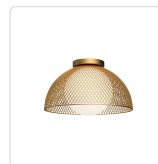

alora mood

P. 1.855.855.8926

CANADA: 102-19028 27th Ave. - Surrey, BC V3Z 5T1

USA: 3035 E. Lone Mountain Rd - Las Vegas, NV, 89081

HAVEN FM402513GDOP

FIXTURE DIMENSIONS	D12-5/8" x H7-7/8"
LAMP TYPE	E26
MAX WATTAGE	60W
BULB QTY	1
BULBS INCLUDED	No
RECOMMENDED BULB TYPE	A19
VOLTAGE	120V
GLASS DETAILS	Opal Glass
MATERIAL	Glass; Steel;
LOCATION	Dry
BARCODE	UPC 69175907201
CANOPY DIMENSIONS	D4-3/4" x H7/8"
FINISH OPTION(S)	Gold; Opal Matte Glass;
BRAND	Alora Mood

[D - Diameter, L - Length, W - Width, H - Height, E - Extension]

AVAILABLE FINISHES:

FM402513GDOP

*For complete warranty terms, please visit: www.aloralighting.com/warranty