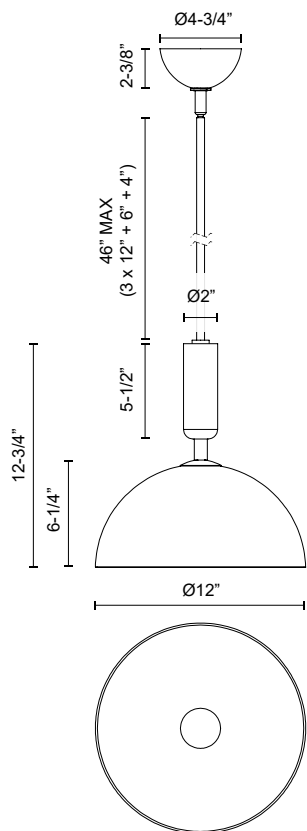

alora mood

P. 1.855.855.8926

CANADA: 102-19028 27th Ave. - Surrey, BC V3Z 5T1

USA: 3035 E. Lone Mountain Rd - Las Vegas, NV, 89081

JUDE PD563012BGCL

FIXTURE DIMENSIONS	D12" x H12-3/4"
LAMP TYPE	E26
MAX WATTAGE	60W
BULB QTY	1
BULBS INCLUDED	No
RECOMMENDED BULB TYPE	A19
VOLTAGE	120V
GLASS DETAILS	Clear Glass
MATERIAL	Glass; Steel;
ROD LENGTH	46" Max (3x12" + 1x6" + 1x4")
DIAMETER OF ROD	1/2"
WIRE LENGTH	60"
MINIMUM HANG HEIGHT	22"
SLOPED CEILING ADAPTABLE	Yes, Up to 90 Degrees
LOCATION	Dry
BARCODE	UPC 69175907776
CANOPY DIMENSIONS	D4-3/4" x H2-3/8"
FINISH OPTION(S)	Brushed Gold; Clear Glass;
BRAND	Alora Mood

[D - Diameter, L - Length, W - Width, H - Height, E - Extension]

AVAILABLE FINISHES:

PD563012BGCL

*For complete warranty terms, please visit: www.aloralighting.com/warranty