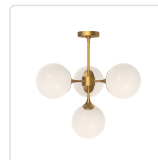

alora mood

P. 1.855.855.8926

CANADA: 102-19028 27th Ave. - Surrey, BC V3Z 5T1

USA: 3035 E. Lone Mountain Rd - Las Vegas, NV, 89081

NOUVEAU CH505426AGOP

FIXTURE DIMENSIONS	D26" x H17-1/8"
LAMP TYPE	E26
MAX WATTAGE	40W
BULB QTY	4
BULBS INCLUDED	No
RECOMMENDED BULB TYPE	A19
VOLTAGE	120V
GLASS DETAILS	Opal Glass
MATERIAL	Glass; Steel;
ROD LENGTH	46" Max (3x12" + 1x6" + 1x4")
DIAMETER OF ROD	1/2"
WIRE LENGTH	60"
MINIMUM HANG HEIGHT	24"
SLOPED CEILING ADAPTABLE	Yes, Up to 90 Degrees
LOCATION	Dry
BARCODE	UPC 69175907256
CANOPY DIMENSIONS	D5-1/8" x H1"
FINISH OPTION(S)	Aged Gold; Opal Matte Glass;
BRAND	Alora Mood

[D - Diameter, L - Length, W - Width, H - Height, E - Extension]

AVAILABLE FINISHES:

CH505426AGOP

*For complete warranty terms, please visit: www.aloralighting.com/warranty