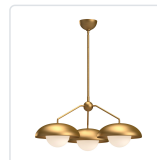

AVAILABLE FINISHES:

CH522328AGOP

*For complete warranty terms, please visit: www.aloralighting.com/warranty