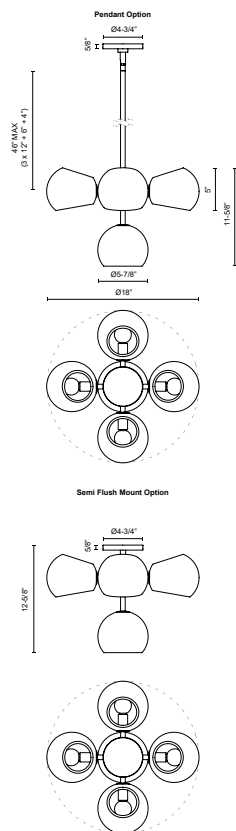

alora mood

P. 1.855.855.8926

CANADA: 102-19028 27th Ave. - Surrey, BC V3Z 5T1

USA: 3035 E. Lone Mountain Rd - Las Vegas, NV, 89081

WILLOW CH548518BGOP

FIXTURE DIMENSIONS	D18" x H11-5/8"
LAMP TYPE	E12
MAX WATTAGE	60W
BULB QTY	5
BULBS INCLUDED	No
RECOMMENDED BULB TYPE	G12.5
VOLTAGE	120V
GLASS DETAILS	Opal Glass
MATERIAL	Glass; Steel;
ROD LENGTH	46" Max (3x12" + 1x6" + 1x4")
DIAMETER OF ROD	5/8"
WIRE LENGTH	60"
MINIMUM HANG HEIGHT	12-3/4"
SLOPED CEILING ADAPTABLE	Yes, Up to 90 Degrees
LOCATION	Dry
BARCODE	UPC 69175907516
CANOPY DIMENSIONS	D4-3/4" x H5/8"
FINISH OPTION(S)	Brushed Gold; Opal Matte Glass;
BRAND	Alora Mood

[D - Diameter, L - Length, W - Width, H - Height, E - Extension]

AVAILABLE FINISHES:

CH548518BGOP

*For complete warranty terms, please visit: www.aloralighting.com/warranty