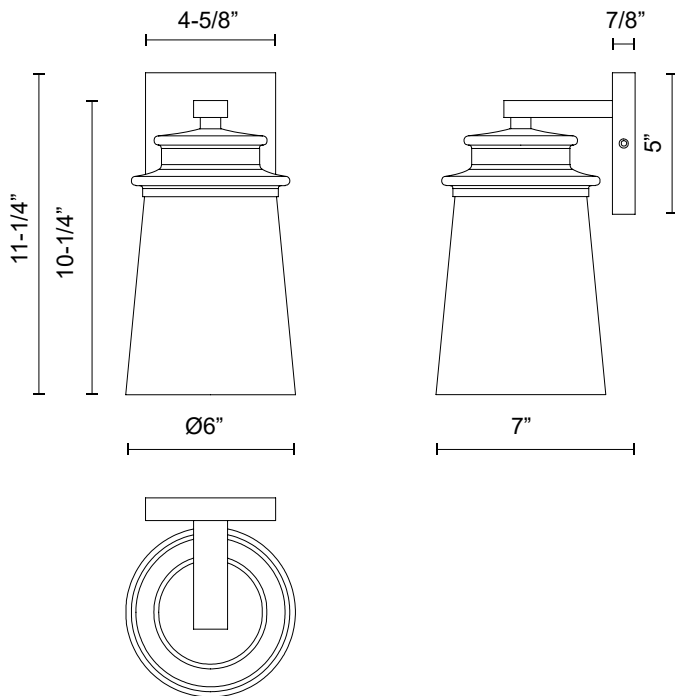

## QUINCY EW533006BKCB

FIXTURE DIMENSIONS	W6" x H11-1/4" x E7"
HEIGHT FROM CENTER	8-7/8"
EXTENSION	7"
LAMP TYPE	E26
MAX WATTAGE	60W
BULB QTY	1
BULBS INCLUDED	No
RECOMMENDED BULB TYPE	A19
VOLTAGE	120V
GLASS DETAILS	Clear Bubble Glass
MATERIAL	Aluminum; Glass; Steel;
INSTALL OPTIONS	Down Only
LOCATION	Wet
BARCODE	UPC 69175907438
CANOPY DIMENSIONS	W4-5/8" x H5" x E7/8"
FINISH OPTION(S)	Clear Bubble Glass; Textured Black;
BRAND	Alora Mood

[ D - Diameter, L - Length, W - Width, H - Height, E - Extension ]