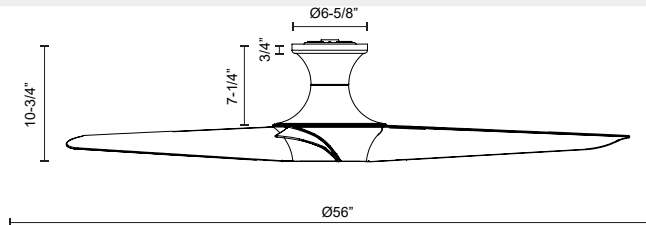

alora mood

P. 1.855.855.8926

CANADA: 19054 28TH Avenue Surrey - BC V3Z 6M3

USA: 3035 E. Lone Mountain Rd - Las Vegas, NV, 89081

EMIKO HF523056

FIXTURE DIMENSIONS	D56" x H10 3/4"
LIGHT SOURCE	LED
MAX WATTAGE	Total 53W Max [20W LED + Max 33W Motor]
TOTAL LUMENS	1900lm
DELIVERED LUMENS	1114lm
VOLTAGE	120V
COLOR TEMPERATURE	3000K
CRI (RA)	90CRI
DIMMABLE	Integrated Dimming with Remote
DIFFUSER DETAILS	Polymeric Diffuser
MATERIAL	Steel & Aluminum Body, ABS Blade
SLOPED CEILING ADAPTABLE	No
LOCATION	Damp
CANOPY DIMENSIONS	D6 5/8" x H7 1/4"
MINIMUM DISTANCE TO FLOOR	84"
CEILING TO BLADE DISTANCE	7-1/4" Minimal
MINIMUM HANG HEIGHT	11"
BLADE	3 Blades @ 23 Degrees Pitch
CONTROL	Remote Control
FAN RPM	6 Speed (Reversible), 50-130rpm
CFM	6000 Max
AIRFLOW EFFICIENCY (CFM/WATT)	786 Max
ESTIMATED YEARLY ENERGY COST (\$)	6
BRAND	Alora Mood

[D - Diameter, L - Length, W - Width, H - Height, E - Extension]

AVAILABLE FINISHES:

HF523056MB
Matte Black

HF523056WH
White

*For complete warranty terms, please visit: www.aloralighting.com/warranty

WWW.ALORAMOOD.COM