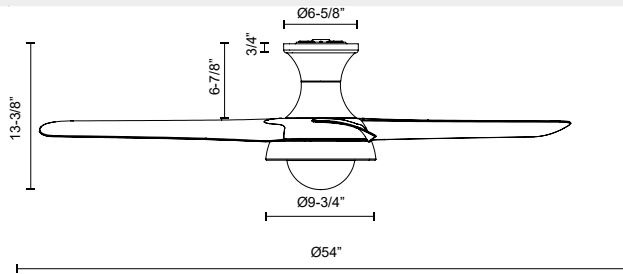

alora mood

P. 1.855.855.8926

CANADA: 19054 28TH Avenue Surrey - BC V3Z 6M3

USA: 3035 E. Lone Mountain Rd - Las Vegas, NV, 89081

RUBIO HF522054

FIXTURE DIMENSIONS	D54" x H13-3/8"
LIGHT SOURCE	LED
MAX WATTAGE	Total 53W Max [20W LED + Max 33W Motor]
TOTAL LUMENS	1900lm
DELIVERED LUMENS	1422lm
VOLTAGE	120V
COLOR TEMPERATURE	3000K
CRI (RA)	90CRI
DIMMABLE	Integrated Dimming with Remote
DIFFUSER DETAILS	Polymeric Diffuser
MATERIAL	Steel & Aluminum Body, ABS Blade
SLOPED CEILING ADAPTABLE	No
LOCATION	Damp
CANOPY DIMENSIONS	D6-5/8" x H6-5/8"
MINIMUM DISTANCE TO FLOOR	84"
CEILING TO BLADE DISTANCE	6-7/8" Minimal
MINIMUM HANG HEIGHT	13"
BLADE	3 Blades @ 18 Degrees Pitch
CONTROL	Remote Control
FAN RPM	6 Speed (Reversible), 50-165rpm
CFM	5500 Max
AIRFLOW EFFICIENCY (CFM/WATT)	749 Max
ESTIMATED YEARLY ENERGY COST (\$)	6
BRAND	Alora Mood

[D - Diameter, L - Length, W - Width, H - Height, E - Extension]

AVAILABLE FINISHES:

HF522054MB
Matte Black

HF522054WH
White

*For complete warranty terms, please visit: www.aloralighting.com/warranty

WWW.ALORAMOOD.COM