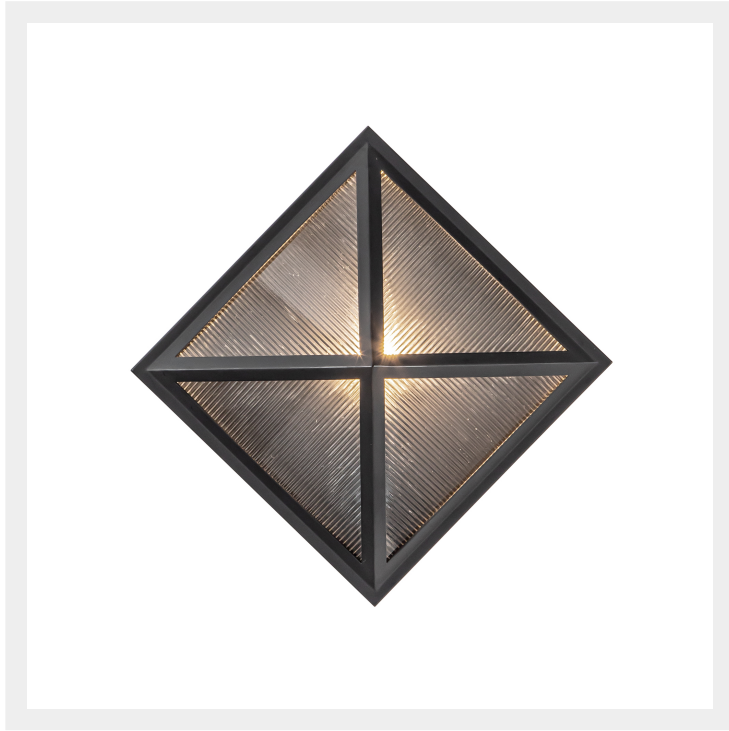

## CAIRO EW332511

FIXTURE DIMENSIONS	W11" x H11" x E4-1/8"
HEIGHT FROM CENTER	5-1/2"
EXTENSION	4-1/8"
LAMP TYPE	E12
MAX WATTAGE	60W
BULB QTY	1
BULBS INCLUDED	No
VOLTAGE	120V
GLASS DETAILS	Clear Ribbed Glass
MATERIAL	Steel
ILLUMINATION DIRECTION	Omni-directional
INSTALL OPTIONS	Wall Mount, Down Only
LOCATION	Wet
BRAND	Alora