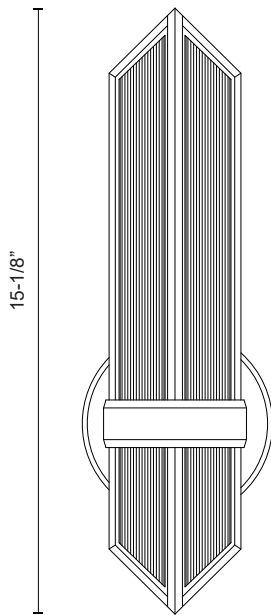

CAIRO WV332904

FIXTURE DIMENSIONS	W3-3/8" x H15-1/8" x E4-1/8"
HEIGHT FROM CENTER	10-3/8"
EXTENSION	4-1/8"
LAMP TYPE	E26
MAX WATTAGE	60W
BULB QTY	1
BULBS INCLUDED	No
VOLTAGE	120V
GLASS DETAILS	Clear Ribbed Glass
MATERIAL	Steel
ILLUMINATION DIRECTION	Omni-directional
INSTALL OPTIONS	Wall Mount, Up or Down
LOCATION	Damp
CANOPY DIMENSIONS	D4-3/4" x E5/8"
BRAND	Alora

[D - Diameter, L - Length, W - Width, H - Height, E - Extension]

AVAILABLE FINISHES:

WV332904UBCR
Ribbed
Glass/Urban
Bronze

WV332904VBCR
Ribbed
Glass/Vintage
Brass

*For complete warranty terms, please visit: www.aloralighting.com/warranty

3-3/8"

15-1/8"

Ø4-3/4"

5/8"

4-1/8"

WWW.ALORALIGHTING.COM

© 2023 KUZCO LIGHTING. ALL RIGHTS RESERVED.