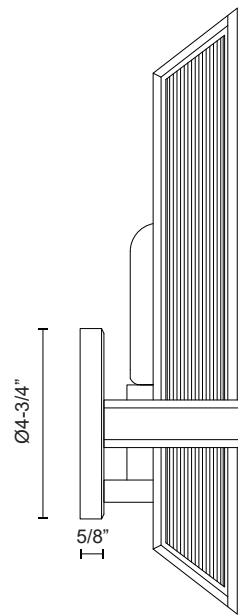

CAIRO WV332904

FIXTURE DIMENSIONS	W3-3/8" x H15-1/8" x E4-1/8"
HEIGHT FROM CENTER	10-3/8"
EXTENSION	4-1/8"
LAMP TYPE	E26
MAX WATTAGE	60W
BULB QTY	1
BULBS INCLUDED	No
VOLTAGE	120V
GLASS DETAILS	Clear Ribbed Glass
MATERIAL	Steel
ILLUMINATION DIRECTION	Omni-directional
INSTALL OPTIONS	Wall Mount, Up or Down
LOCATION	Damp
CANOPY DIMENSIONS	D4-3/4" x E5/8"
BRAND	Alora

[D - Diameter, L - Length, W - Width, H - Height, E - Extension]

AVAILABLE FINISHES:

WV332904UBCR
Ribbed
Glass/Urban
Bronze

WV332904VBCR
Ribbed
Glass/Vintage
Brass

*For complete warranty terms, please visit: www.aloralighting.com/warranty

3-3/8"

15-1/8"

Ø4-3/4"

5/8"

4-1/8"

WWW.ALORALIGHTING.COM

© 2023 KUZCO LIGHTING. ALL RIGHTS RESERVED.