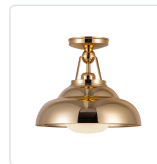

## PALMETTO SF344012

FIXTURE DIMENSIONS	D12" x H10-7/8"
LAMP TYPE	E26
MAX WATTAGE	60W
BULB QTY	1
BULBS INCLUDED	No
VOLTAGE	120V
GLASS DETAILS	Glossy Opal Glass
MATERIAL	Steel
SHADE DETAILS	Steel Spun Shade
ILLUMINATION DIRECTION	Down
INSTALL OPTIONS	Ceiling Only
LOCATION	Dry
CANOPY DIMENSIONS	D4-3/4" x H1-1/8"
BRAND	Alora

### AVAILABLE FINISHES:

SF344012PBGO  
Polished  
Brass/Glossy Opal

SF344012PNGO  
Polished  
Nickel/Glossy Opal

SF344012UBGO  
Urban  
Bronze/Glossy  
Opal

\*For complete warranty terms, please visit: [www.aloralighting.com/warranty](http://www.aloralighting.com/warranty)