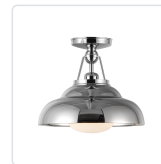

## PALMETTO SF344012

FIXTURE DIMENSIONS	D12" x H10-7/8"
LAMP TYPE	E26
MAX WATTAGE	60W
BULB QTY	1
BULBS INCLUDED	No
VOLTAGE	120V
GLASS DETAILS	Glossy Opal Glass
MATERIAL	Steel
SHADE DETAILS	Steel Spun Shade
ILLUMINATION DIRECTION	Down
INSTALL OPTIONS	Ceiling Only
LOCATION	Dry
CANOPY DIMENSIONS	D4-3/4" x H1-1/8"
BRAND	Alora

### AVAILABLE FINISHES:

SF344012PBGO  
Polished  
Brass/Glossy Opal

SF344012PNGO  
Polished  
Nickel/Glossy Opal

SF344012UBGO  
Urban  
Bronze/Glossy  
Opal

\*For complete warranty terms, please visit: [www.aloralighting.com/warranty](http://www.aloralighting.com/warranty)