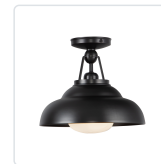

## PALMETTO SF344012

FIXTURE DIMENSIONS	D12" x H10-7/8"
LAMP TYPE	E26
MAX WATTAGE	60W
BULB QTY	1
BULBS INCLUDED	No
VOLTAGE	120V
GLASS DETAILS	Glossy Opal Glass
MATERIAL	Steel
SHADE DETAILS	Steel Spun Shade
ILLUMINATION DIRECTION	Down
INSTALL OPTIONS	Ceiling Only
LOCATION	Dry
CANOPY DIMENSIONS	D4-3/4" x H1-1/8"
BRAND	Alora

### AVAILABLE FINISHES:

SF344012PBGO  
Polished  
Brass/Glossy Opal

SF344012PNGO  
Polished  
Nickel/Glossy Opal

SF344012UBGO  
Urban  
Bronze/Glossy  
Opal

\*For complete warranty terms, please visit: [www.aloralighting.com/warranty](http://www.aloralighting.com/warranty)