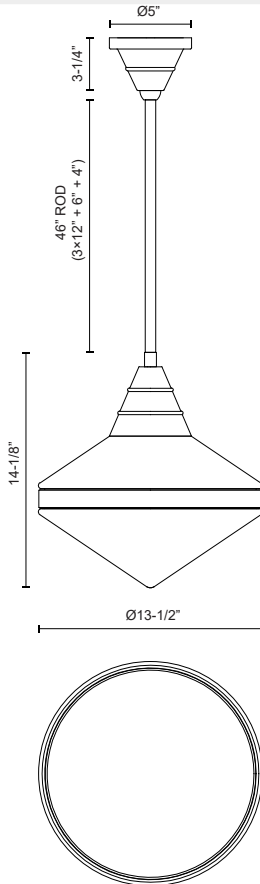

## WILLARD PD348114

FIXTURE DIMENSIONS	D13-1/2" x H14-1/8"
LAMP TYPE	E26
MAX WATTAGE	60W
BULB QTY	1
BULBS INCLUDED	No
VOLTAGE	120V
GLASS DETAILS	Clear Prismatic Glass; Matte Opal Glass;
MATERIAL	Steel
ROD LENGTH	46" Max (3x12" + 1x6" + 1x4")
WIRE LENGTH	144"
MINIMUM HANG HEIGHT	22"
SLOPED CEILING ADAPTABLE	Yes, Up to 45 Degrees
ILLUMINATION DIRECTION	Down
LOCATION	Dry
CANOPY DIMENSIONS	D5" x H3-1/4"
BRAND	Alora

[ D - Diameter, L - Length, W - Width, H - Height, E - Extension ]