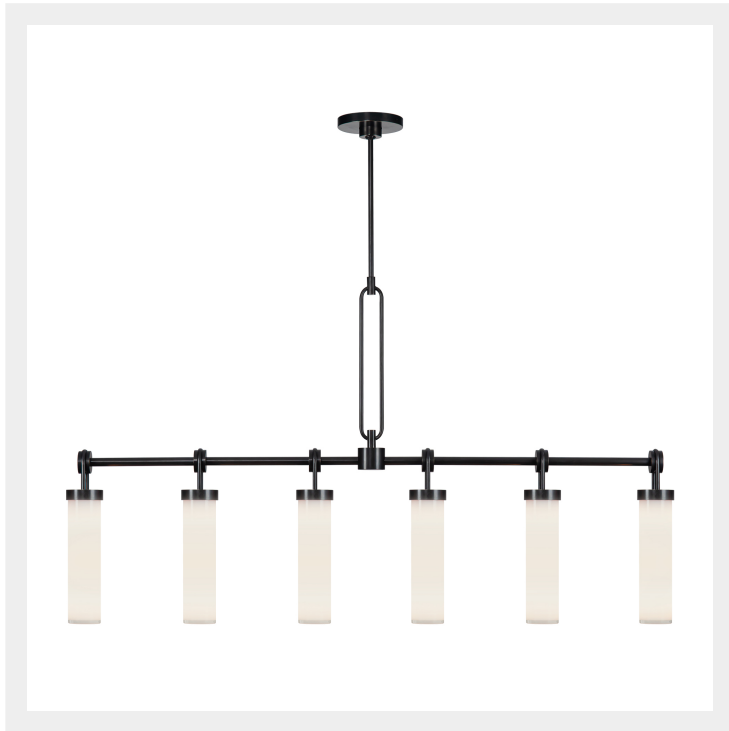

WYNWOOD LP355652

FIXTURE DIMENSIONS	L52-3/8" x W3-1/4" x H29-5/8"
LAMP TYPE	E26
MAX WATTAGE	60W
BULB QTY	6
BULBS INCLUDED	No
VOLTAGE	120V
GLASS DETAILS	Glossy Opal Glass
MATERIAL	Steel
ROD LENGTH	46" Max (3x12" + 1x6" + 1x4")
WIRE LENGTH	144"
MINIMUM HANG HEIGHT	36"
SLOPED CEILING ADAPTABLE	Yes, Up to 15 Degrees
ILLUMINATION DIRECTION	Down
LOCATION	Dry
CANOPY DIMENSIONS	D6" x H1-5/8"
BRAND	Alora

[D - Diameter, L - Length, W - Width, H - Height, E - Extension]

AVAILABLE FINISHES:

LP355652UBGO
Urban
Bronze/Glossy
Opal

LP355652VBGO
Vintage
Brass/Glossy Opal

*For complete warranty terms, please visit: www.aloralighting.com/warranty