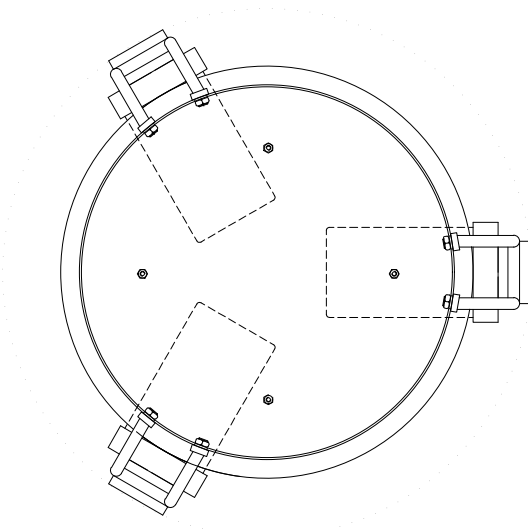

WYNWOOD FM355317

FIXTURE DIMENSIONS	D16-5/8" x H5-5/8"
LAMP TYPE	E12
MAX WATTAGE	60W
BULB QTY	3
BULBS INCLUDED	No
VOLTAGE	120V
GLASS DETAILS	Glossy Opal Glass
MATERIAL	Steel
ILLUMINATION DIRECTION	Down
INSTALL OPTIONS	Ceiling Only
LOCATION	Dry
CANOPY DIMENSIONS	D13" x H1-1/8"
BRAND	Alora

[D - Diameter, L - Length, W - Width, H - Height, E - Extension]

AVAILABLE FINISHES:

FM355317UBGO
Urban
Bronze/Glossy
Opal

FM355317VBGO
Vintage
Brass/Glossy Opal

*For complete warranty terms, please visit: www.aloralighting.com/warranty