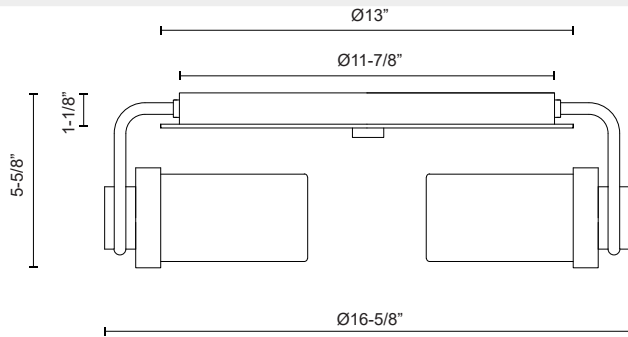

WYNWOOD FM355317

FIXTURE DIMENSIONS	D16-5/8" x H5-5/8"
LAMP TYPE	E12
MAX WATTAGE	60W
BULB QTY	3
BULBS INCLUDED	No
VOLTAGE	120V
GLASS DETAILS	Glossy Opal Glass
MATERIAL	Steel
ILLUMINATION DIRECTION	Down
INSTALL OPTIONS	Ceiling Only
LOCATION	Dry
CANOPY DIMENSIONS	D13" x H1-1/8"
BRAND	Alora

[D - Diameter, L - Length, W - Width, H - Height, E - Extension]

AVAILABLE FINISHES:

FM355317UBGO
Urban
Bronze/Glossy
Opal

FM355317VBGO
Vintage
Brass/Glossy Opal

*For complete warranty terms, please visit: www.aloralighting.com/warranty