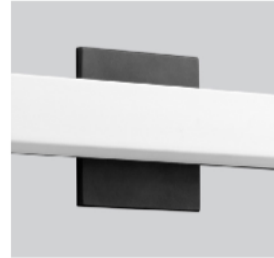

ADELPHI Vanity
3-537-xx

oxygen

FIXTURE TYPE _____ LOCATION _____
PROJECT _____ DATE _____

-24 Satin Nickel

-15 Black

-22 Oiled Bronze

-40 Aged Brass

| | |
|-----------------------------|---|
| LIGHT SOURCE | 1 x 11.7W LED, 3000K, CRI 90 |
| LUMINAIRE POWER | 14.1W at 120V |
| RATED LIFE | 60000 hr RL |
| OPTIONAL COLOR TEMPERATURES | 2700K, 3500K, 4000K |
| LUMEN OUTPUT | Delivered: 1258 lm (LM-79) |
| INPUT VOLTAGE | 120V to 277V AC, 50/60Hz |
| DRIVER OUTPUT | 350mA, 14.7W max power |
| DIMMING | TRIAC and ELV dimming at 120V AC; 0-10V dimming, 100% to 10% current output |
| CONSTRUCTION | Plated Steel and Acrylic |
| DIFFUSER | - Matte White Acrylic |
| FINISHES | Black (-15), Oiled Bronze (-22), Satin Nickel (-24), Aged Brass (-40) |
| MOUNTING | 4" Octagonal J-Box, 4" Square J-Box, 4" Square J-Box with single device mud ring, 4" Square J-Box with round mud ring (2.75" center to center mounting) |
| STANDARDS | UL Dry/Damp listed, ADA Compliant, Conforms to UL STD 1598, Certified CAN/CSA STD C22.2 No 250.0. |

DIMENSIONS

| | |
|------|---------------------------|
| W: | 24.25" |
| H: | 4.75" |
| Ext: | 3.50" |
| M.C: | 2.37" From top of fixture |

Order example for standard fixture:

3-537-24 (x- Voltage - xxx-Sequence # - xx-Finish)