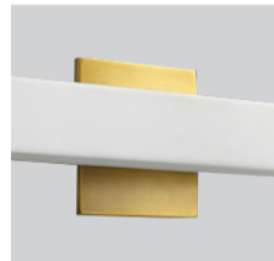

ADELPHI Vanity
3-537-xx

oxygen

FIXTURE TYPE _____ LOCATION _____
PROJECT _____ DATE _____

-24 Satin Nickel

-15 Black

-22 Oiled Bronze

-40 Aged Brass

| | |
|-----------------------------|---|
| LIGHT SOURCE | 1 x 11.7W LED, 3000K, CRI 90 |
| LUMINAIRE POWER | 14.1W at 120V |
| RATED LIFE | 60000 hr RL |
| OPTIONAL COLOR TEMPERATURES | 2700K, 3500K, 4000K |
| LUMEN OUTPUT | Delivered: 1258 lm (LM-79) |
| INPUT VOLTAGE | 120V to 277V AC, 50/60Hz |
| DRIVER OUTPUT | 350mA, 14.7W max power |
| DIMMING | TRIAC and ELV dimming at 120V AC; 0-10V dimming, 100% to 10% current output |
| CONSTRUCTION | Plated Steel and Acrylic |
| DIFFUSER | - Matte White Acrylic |
| FINISHES | Black (-15), Oiled Bronze (-22), Satin Nickel (-24), Aged Brass (-40) |
| MOUNTING | 4" Octagonal J-Box, 4" Square J-Box, 4" Square J-Box with single device mud ring, 4" Square J-Box with round mud ring (2.75" center to center mounting) |
| STANDARDS | UL Dry/Damp listed, ADA Compliant, Conforms to UL STD 1598, Certified CAN/CSA STD C22.2 No 250.0. |

DIMENSIONS

| | |
|------|---------------------------|
| W: | 24.25" |
| H: | 4.75" |
| Ext: | 3.50" |
| M.C: | 2.37" From top of fixture |

Order example for standard fixture:

3-537-24 (x- Voltage - xxx-Sequence # - xx-Finish)