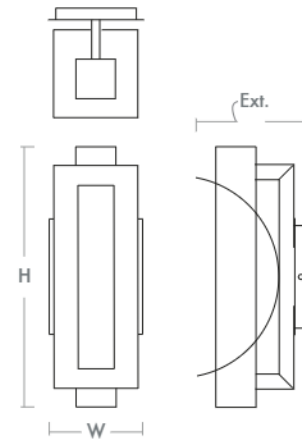

LIGHT SOURCE	(1x) 6W LED with Driver on board, 3000K, CRI 90
LUMINAIRE POWER	6.6W Input Power
RATED LIFE	30000 hr RL
OPTIONAL COLOR TEMPERATURES	3000K Only
LUMEN OUTPUT	Delivered: 182 lm (LM-79)
INPUT VOLTAGE	120V AC, 50/60Hz
DIMMING	TRIAC Dimming 100-10%
CONSTRUCTION	Cast Aluminum Housing
DIFFUSER	- Clear Bubble Crystal Glass
FINISHES	Black (-15)
MOUNTING	4" Octagonal J-Box (Installer must provide a bead of caulk between fixture housing and mounting surface)
STANDARDS	cETL Wet listed, Conforms to UL STD 1598, Certified CAN/CSA STD C22.2 No 250.0.

**DIMENSIONS**

<b>W:</b>	<b>5.00"</b>
<b>H:</b>	<b>14.00"</b>
<b>Ext:</b>	<b>5.875"</b>
<b>M.C:</b>	<b>7.00" From top of fixture</b>

Order example for standard fixture:  
**3-770-15** (x-xxx: LED Sequence # / -xx: Finish)