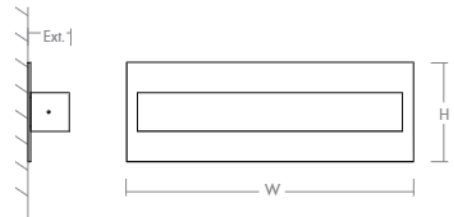

ALCOR Wall Sconce
3-532-xx

oxygen

FIXTURE TYPE _____ LOCATION _____
PROJECT _____ DATE _____

-24 Satin Nickel

-22 Oiled Bronze

-40 Aged Brass

LIGHT SOURCE	1 x 12.1W LED, 3000K, CRI 90
LUMINAIRE POWER	14.7W at 120V
RATED LIFE	60000 hr RL
OPTIONAL COLOR TEMPERATURES	2700K, 3500K, 4000K
LUMEN OUTPUT	Delivered: 388 lm (LM-79)
INPUT VOLTAGE	120V to 277V AC, 50/60Hz
DRIVER OUTPUT	350mA, 14.7W max power
DIMMING	TRIAC and ELV dimming at 120V AC; 0-10V dimming, 100% to 1% current output
CONSTRUCTION	Plated Steel and Acrylic
DIFFUSER	- Matte White Acrylic
FINISHES	Oiled Bronze (-22), Satin Nickel (-24), Aged Brass (-40)
MOUNTING	4" Square J-Box*, 4" Square J-Box* with a single device mud ring *Deep J-Box (Required to house driver)
STANDARDS	UL Dry/Damp listed, ADA Compliant, Conforms to UL STD 1598, Certified CAN/CSA STD C22.2 No 250.0.

DIMENSIONS

W:	13.00"
H:	4.50"
Ext:	2.00"
M.C:	2.25" From top of fixture

Order example for standard fixture:

3-532-24 (x- Voltage - xxx-Sequence # - xx-Finish)

3: 120V to 277V

Order example for optional color temperatures: **3-532-2724**