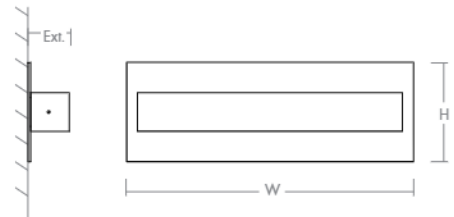

ALCOR Wall Sconce
3-532-xx

oxygen

FIXTURE TYPE _____
 PROJECT _____

LOCATION _____
 DATE _____

-24 Satin Nickel

-22 Oiled Bronze

-40 Aged Brass

LIGHT SOURCE	1 x 12.1W LED, 3000K, CRI 90
LUMINAIRE POWER	14.7W at 120V
RATED LIFE	60000 hr RL
OPTIONAL COLOR TEMPERATURES	2700K, 3500K, 4000K
LUMEN OUTPUT	Delivered: 388 lm (LM-79)
INPUT VOLTAGE	120V to 277V AC, 50/60Hz
DRIVER OUTPUT	350mA, 14.7W max power
DIMMING	TRIAC and ELV dimming at 120V AC; 0-10V dimming, 100% to 1% current output
CONSTRUCTION	Plated Steel and Acrylic
DIFFUSER	- Matte White Acrylic
FINISHES	Oiled Bronze (-22), Satin Nickel (-24), Aged Brass (-40)
MOUNTING	4" Square J-Box*, 4" Square J-Box* with a single device mud ring *Deep J-Box (Required to house driver)
STANDARDS	UL Dry/Damp listed, ADA Compliant, Conforms to UL STD 1598, Certified CAN/CSA STD C22.2 No 250.0.

DIMENSIONS

W:	13.00"
H:	4.50"
Ext:	2.00"
M.C:	2.25" From top of fixture

Order example for standard fixture:

3-532-24 (x- Voltage - xxx-Sequence # - xx-Finish)

3: 120V to 277V

Order example for optional color temperatures: **3-532-2724**