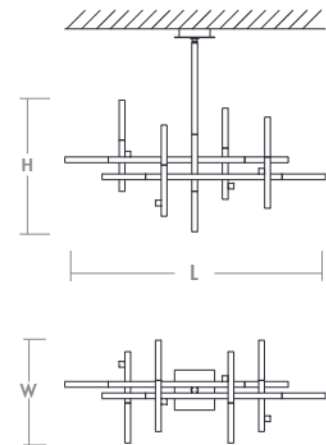

ATLANTIS Chandelier
3-637-xx

oxygen

FIXTURE TYPE _____

LOCATION _____

PROJECT _____

DATE _____

-24 Satin Nickel

-40 Aged Brass

LIGHT SOURCE	LED Arrays, 3000K, CRI 90
LUMINAIRE POWER	33.6W at 120V
RATED LIFE	50000 hr RL
OPTIONAL COLOR TEMPERATURES	3000K Only
LUMEN OUTPUT	Delivered: 1332 lm (LM-79)
INPUT VOLTAGE	120V AC, 60Hz
DRIVER OUTPUT	720mA, 30.24W max power
DIMMING	TRIAC Dimming
CONSTRUCTION	Cold Rolled Steel Housing and Canopy
DIFFUSER	- Clear Bubble Acrylic
FINISHES	Satin Nickel (-24), Aged Brass (-40)
MOUNTING	4" Octagonal J-Box
STANDARDS	ETL Damp listed, Conforms to UL STD 1598, Certified CAN/CSA STD C22.2 No 250.0.

DIMENSIONS

Canopy:	6.50" W x 6.50" L
W. Fixture:	18.00"
L. Fixture:	42.00"
H. Fixture:	23.00"
Supplied with 2-8", 2-12", and 3-16" stems to customize hanging height	

Note: Canopy swivel allows up to a 20° slope

Order example for standard fixture:
3-637-24 (x- Voltage - xxx-Sequence # - xx-Finish)
 3: 120V Only