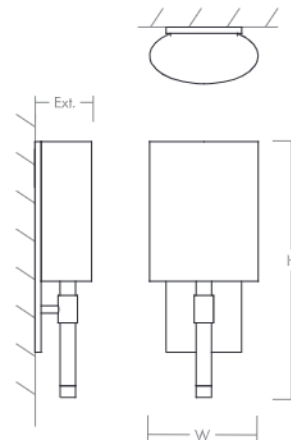

BEACON Wall Sconce
3-587-xxx

oxygen

FIXTURE TYPE _____ LOCATION _____
 PROJECT _____ DATE _____

-95 Old World

-24 Satin Nickel

-1 White Cotton

-2 Matte White Acrylic

LIGHT SOURCE	1 x 10.1W LED, 3000K, CRI 90
LUMINAIRE POWER	12.4W at 120V
RATED LIFE	60000 hr RL
OPTIONAL COLOR TEMPERATURES	2700K, 3500K, 4000K
LUMEN OUTPUT	Delivered: (-1) Fabric: 668 lm (LM-79) (-2) Acrylic: 441 lm (LM-79)
INPUT VOLTAGE	120V to 277V AC, 50/60Hz
DRIVER OUTPUT	350mA, 14.7W max power
DIMMING	TRIAC and ELV dimming at 120V AC; 0-10V dimming, 100% to 1% current output
CONSTRUCTION	Plated Steel and Acrylic /or Fabric
DIFFUSER/ METAL FINISHES	(-124) White Cotton / Satin Nickel (-195) White Cotton / Old World (-224) Matte White Acrylic / Satin Nickel (-295) Matte White Acrylic / Old World
MOUNTING	4" Octagonal J-Box
STANDARDS	UL Dry/Damp listed, ADA Compliant, Conforms to UL STD 1598, Certified CAN/CSA STD C22.2 No 250.0.

DIMENSIONS

W:	7.00"
H:	16.50"
Ext:	3.75"
M.C:	4.50" From top of fixture

Order example for standard fixture:
3-587-124 (x- Voltage - xxx-Sequence # - x-Diffuser - xx-Finish)
 3: 120V to 277V
 Order example for optional color temperatures: **3-587-27124**
 27: 2700K, 35: 3500K, 40: 4000K