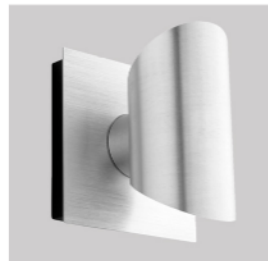

CALIBER Outdoor
3-733-xx

oxygen

FIXTURE TYPE _____

LOCATION _____

PROJECT _____

DATE _____

-15 Black

-16 Brushed Aluminum

DIMENSIONS

W:	5.125"
H:	5.625"
Ext:	4.375"
M.C:	2.813" From top of fixture

Order example for standard fixture:
3-733-15 (x- Voltage - xxx-Sequence # - xx-Finish)
3: 120V to 277V