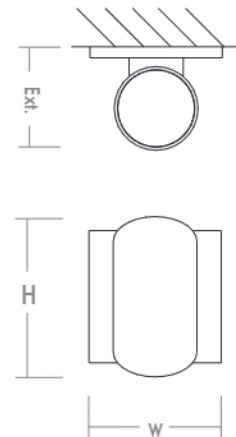

CALIBER Outdoor
3-733-xx

oxygen

FIXTURE TYPE _____

LOCATION _____

PROJECT _____

DATE _____

-15 Black

-16 Brushed Aluminum

LIGHT SOURCE	LED Arrays, 3000K, CRI 90
LUMINAIRE POWER	5W at 120V
RATED LIFE	50000 hr RL
OPTIONAL COLOR TEMPERATURES	3000K Only
LUMEN OUTPUT	Delivered: 209 lm (LM-79)
INPUT VOLTAGE	100V to 277V AC, 50/60Hz
DRIVER OUTPUT	600mA, 3.6W max power
DIMMING	Non-dimmable
CONSTRUCTION	Cast Aluminum Housing
DIFFUSER	- Clear Glass Plate
FINISHES	Black (-15), Brushed Aluminum (-16)
MOUNTING	4" Octagonal J-Box (Installer must provide a bead of caulk between fixture housing and mounting surface)
STANDARDS	ETL Wet listed, Conforms to UL STD 1598, Certified CAN/CSA STD C22.2 No 250.0.

DIMENSIONS

W:	5.125"
H:	5.625"
Ext:	4.375"
M.C:	2.813" From top of fixture

Order example for standard fixture:
3-733-15 (x- Voltage - xxx-Sequence # - xx-Finish)
3: 120V to 277V