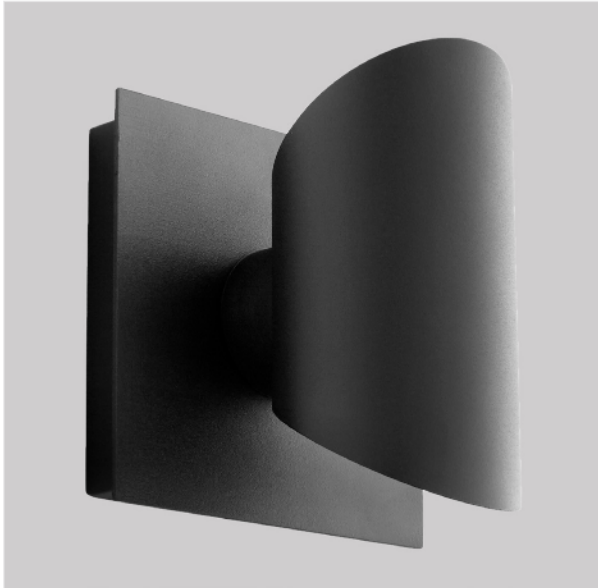

CALIBER Outdoor
3-733-xx

oxygen

FIXTURE TYPE _____

LOCATION _____

PROJECT _____

DATE _____

-15 Black

-16 Brushed Aluminum

LIGHT SOURCE	LED Arrays, 3000K, CRI 90
LUMINAIRE POWER	5W at 120V
RATED LIFE	50000 hr RL
OPTIONAL COLOR TEMPERATURES	3000K Only
LUMEN OUTPUT	Delivered: 209 lm (LM-79)
INPUT VOLTAGE	100V to 277V AC, 50/60Hz
DRIVER OUTPUT	600mA, 3.6W max power
DIMMING	Non-dimmable
CONSTRUCTION	Cast Aluminum Housing
DIFFUSER	- Clear Glass Plate
FINISHES	Black (-15), Brushed Aluminum (-16)
MOUNTING	4" Octagonal J-Box (Installer must provide a bead of caulk between fixture housing and mounting surface)
STANDARDS	ETL Wet listed, Conforms to UL STD 1598, Certified CAN/CSA STD C22.2 No 250.0.

DIMENSIONS

W:	5.125"
H:	5.625"
Ext:	4.375"
M.C:	2.813" From top of fixture

Order example for standard fixture:
3-733-15 (x- Voltage - xxx-Sequence # - xx-Finish)
3: 120V to 277V