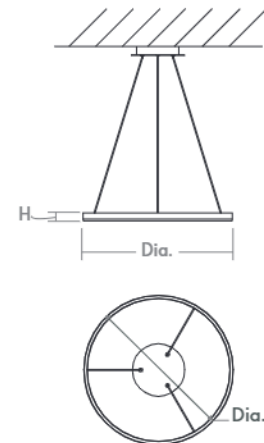

CIRCULO Pendant
3-64-xx

oxygen

FIXTURE TYPE _____

LOCATION _____

PROJECT _____

DATE _____

-15 Black

-24 Satin Nickel

-40 Aged Brass

-6 White

LIGHT SOURCE	LED Array, 3000K, CRI 90
LUMINAIRE POWER	51.1W at 120V
RATED LIFE	50000 hr RL
OPTIONAL COLOR TEMPERATURES	3000K Only
LUMEN OUTPUT	Delivered: 2653 lm (LM-79)
INPUT VOLTAGE	120V AC, 50/60Hz
DRIVER OUTPUT	1200mA, 45.05W
DIMMING	TRIAC Dimming
CONSTRUCTION	Cold Rolled Steel Housing and Canopy
DIFFUSER	- Matte White Acrylic
FINISHES	White (-6), Black (-15), Satin Nickel (-24), Aged Brass (-40)
MOUNTING	4" Octagonal J-Box
STANDARDS	ETL Dry listed, Conforms to UL STD 1598, Certified CAN/CSA STD C22.2 No 250.0.

DIMENSIONS

Dia. Fixture: 23.50"
H. Fixture: 1.25"
***Hanging height adjustable with 8ft. cables**

Order example for standard fixture:
3-64-6 (x- Voltage - xxx-Sequence # - xx-Finish)
3: 120V Only