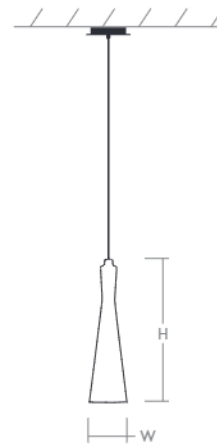

**CORNET Pendant**  
**3-651-xxxx**

oxygen

FIXTURE TYPE \_\_\_\_\_ LOCATION \_\_\_\_\_  
PROJECT \_\_\_\_\_ DATE \_\_\_\_\_

-2018 Coffee Ombre Glass/  
Gunmetal      -14 Clear Glass/Polished  
Chrome      - 1314 Smoked Ombre Glass/  
Polished Chrome

LIGHT SOURCE	1 x 6.1W LED, 3000K, CRI 90
LUMINAIRE POWER	7.2W at 120V
RATED LIFE	60000 hr RL
OPTIONAL COLOR TEMPERATURES	2700K, 3500K, 4000K
LUMEN OUTPUT	Delivered: 399 lm (LM-79)
INPUT VOLTAGE	120V to 277V AC, 50/60Hz
DRIVER OUTPUT	180mA, 7.6W max power
DIMMING	TRIAC and ELV dimming at 120V AC; 0-10V dimming, 100% to 1% current output
CONSTRUCTION	Plated Steel and Glass
DIFFUSER/ METAL FINISHES	(-14) Clear Glass/Polished Chrome (-1314) Smoked Ombre Glass/Polished Chrome (-2018) Coffee Ombre Glass/Gunmetal
MOUNTING	4" Octagonal J-Box*, 4" Square J-Box* with a single device mud ring *Deep J-Box (Required to house driver)
STANDARDS	UL Dry/Damp listed, Conforms to UL STD 1598, Certified CAN/CSA STD C22.2 No 250.0.

**DIMENSIONS**  
Dia. Canopy: 5.75"  
Dia. Fixture: 4.25"  
H. Fixture: 17.25"  
Supplied with 10 ft braided cord

Order example for standard fixture:  
**3-651-2018** (x- Voltage - xxx-Sequence # - x-Diffuser - xx-Finish)  
3: 120V to 277V  
Order example for optional color temperatures: **3-651-272018**  
27: 2700K, 35: 3500K, 40: 4000K