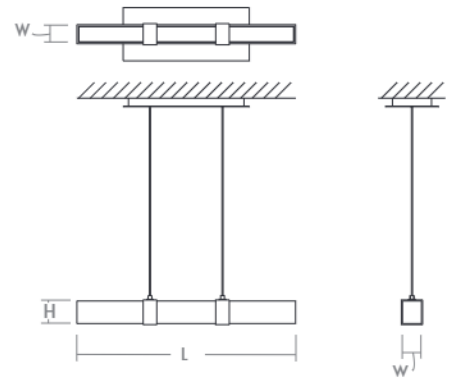

DECCA Pendant
3-24-xxxx

oxygen

FIXTURE TYPE _____ LOCATION _____
 PROJECT _____ DATE _____

-1540 Black Oak/Aged Brass

-5224 White Oak/Satin Nickel

-2440 Walnut/Aged Brass

LIGHT SOURCE	LED Array, 3000K, CRI 90
LUMINAIRE POWER	20.8W at 120V
RATED LIFE	50000 hr RL
OPTIONAL COLOR TEMPERATURES	3000K Only
LUMEN OUTPUT	Delivered: 346 lm (LM-79)
INPUT VOLTAGE	120V AC, 60Hz
DRIVER OUTPUT	24Vdc Constant Voltage, 1000mA max current
DIMMING	TRIAC Dimming (Forward Phase, Magnetic Low Voltage)
CONSTRUCTION	Cold Rolled Steel Canopy, Wood Housing
DIFFUSER	- Matte White Acrylic
FINISHES	Black Oak/Aged Brass (-1540), Walnut/Aged Brass (-2440), White Oak/Satin Nickel (-5224)
MOUNTING	4" Octagonal J-Box
STANDARDS	ETL Dry listed, Conforms to UL STD 1598, Certified CAN/CSA STD C22.2 No 250.0.

DIMENSIONS

Canopy: 14.00" L x 6.00" W x 1.00" H
 Fixture: 24.25" L x 2.125" W x 2.75" H
 *Hanging height adjustable
 with 10ft. cables

Order example for standard fixture:
3-24-1540 (x- Voltage - xxx-Sequence # - xx-Finish)
 3: 120V Only