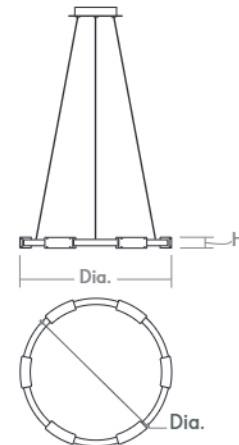

DIETER Pendant
3-22-xx

oxygen

FIXTURE TYPE _____

LOCATION _____

PROJECT _____

DATE _____

-15 Black (Lit)

LIGHT SOURCE	(6x) 8.5W LED Arrays, 3000K, CRI 90
LUMINAIRE POWER	48.0W Input Power
RATED LIFE	30000 hr RL
OPTIONAL COLOR TEMPERATURES	3000K Only
LUMEN OUTPUT	Delivered: 2826 lm (LM-79)
INPUT VOLTAGE	120V AC, 50/60Hz
DRIVER OUTPUT	1200mA, 43.2W max power
DIMMING	TRIAC Dimming
CONSTRUCTION	Cold Rolled Steel Housing and Canopy
DIFFUSER	- Matte White Acrylic
FINISHES	White (-6), Black (-15)
MOUNTING	4" Octagonal J-Box
STANDARDS	cETL Damp listed, Conforms to UL STD 1598, Certified CAN/CSA STD C22.2 No 250.0.

DIMENSIONS

Dia. Fixture: 24.25"
H. Fixture: 1.75"
Supplied with 10' adjustable cable to customize hanging height

Order example for standard fixture:
3-22-6 (x- Voltage - xxx-Sequence # - xx-Finish)
3: 120V Only