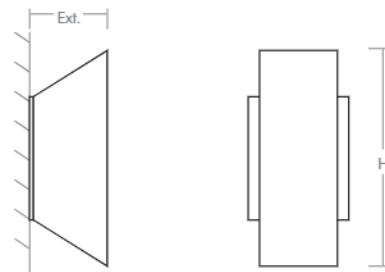

LIGHT SOURCE	2 x 10.0W LED, 3000K, CRI 90
LUMINAIRE POWER	24.0W at 120V
RATED LIFE	60000 hr RL
OPTIONAL COLOR TEMPERATURES	2700K, 3500K, 4000K
LUMEN OUTPUT	Delivered: 534 lm (LM-79)
INPUT VOLTAGE	120V to 277V AC, 50/60Hz
DRIVER OUTPUT	700mA, 29.4W max power
DIMMING	TRIAC and ELV dimming at 120V AC; 0-10V dimming, 100% to 1% current output
CONSTRUCTION	Cast Aluminum and Glass
DIFFUSER	- Frosted Glass
FINISHES	Gray (-16), Oiled Bronze (-22)
MOUNTING	4" Octagonal J-Box (Installer must provide a bead of caulk between fixture housing and mounting surface)
STANDARDS	UL Wet listed, ADA Compliant, Conforms to UL STD 1598, Certified CAN/CSA STD C22.2 No 250.0.

DIMENSIONS

W:	5.25"
H:	12.13"
Ext:	4.00"
M.C:	6.06" From top of fixture

Order example for standard fixture:

3-702-22 (x- Voltage - xxx-Sequence # - xx-Finish)

3: 120V to 277V

Order example for optional color temperatures: **3-702-2722**