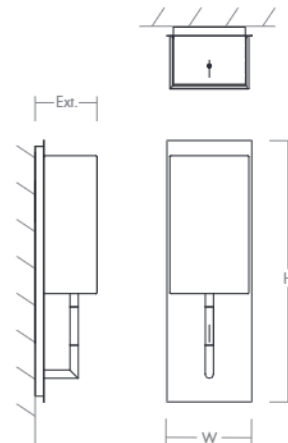

EPOCH Wall Sconce
3-564-xxx

oxygen

FIXTURE TYPE _____

LOCATION _____

PROJECT _____

DATE _____

-40 Aged Brass

-22 Oiled Bronze

-24 Satin Nickel

Diffusers:

-1 White Cotton

-2 Matte White Acrylic

LIGHT SOURCE	1 x 10.1W LED, 3000K, CRI 90
LUMINAIRE POWER	12.4W at 120V
RATED LIFE	60000 hr RL
OPTIONAL COLOR TEMPERATURES	2700K, 3500K, 4000K
LUMEN OUTPUT	Delivered: (-1) Fabric: 766 lm (LM-79) (-2) Acrylic: TBD lm (LM-79)
INPUT VOLTAGE	120V to 277V AC, 50/60Hz
DRIVER OUTPUT	350mA, 14.7W max power
DIMMING	TRIAC and ELV dimming at 120V AC; 0-10V dimming, 100% to 1% current output
CONSTRUCTION	Plated Steel and Acrylic /or Fabric
DIFFUSER/ METAL FINISHES	(-122) White Cotton / Oiled Bronze (-124) White Cotton / Satin Nickel (-140) White Cotton / Aged Brass (-222) Matte White Acrylic / Oiled Bronze (-224) Matte White Acrylic / Satin Nickel (-240) Matte White Acrylic / Aged Brass
MOUNTING	4" Octagonal J-Box* *Deep J-Box (Required to house driver)
STANDARDS	UL Dry/Damp listed, ADA Compliant, Conforms to UL STD 1598, Certified CAN/CSA STD C22.2 No 250.0.

DIMENSIONS

W:	5.25"
H:	15.75"
Ext:	3.75"
M.C:	6.42" From top of fixture

Order example for standard fixture:

3-564-224 (x- Voltage - xxx-Sequence # - x-Diffuser - xx-Finish)
 3: 120V to 277V

Order example for optional color temperatures: **3-564-27224**
 27: 2700K, 35: 3500K, 40: 4000K