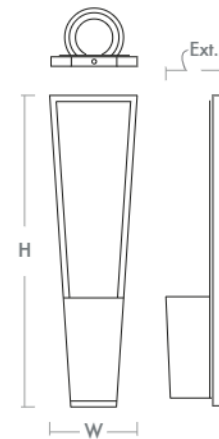

**DIFFUSER** - Matte White Acrylic

**FINISHES** Satin Nickel (-24), Aged Brass (-40)

**MOUNTING** Center of fixture (8.25" from top): 2"x3" J-Box,  
4" Square J-Box with a single device mud ring

Top of fixture (2.5" from top): 2"x3" J-Box, 4" Octagonal J-Box,  
4" Square J-Box, 4" Square J-Box with a single device mud ring

**STANDARDS** cUL Damp Listed, ADA Compliant, Conforms to  
UL STD 1598, Certified CAN/CSA STD C22.2 No 250.0.

**DIMENSIONS**

**W:** 4.6875"  
**H:** 16.50"  
**Ext:** 3.125"  
**M.C:** 8.25"/2.50" From top of fixture