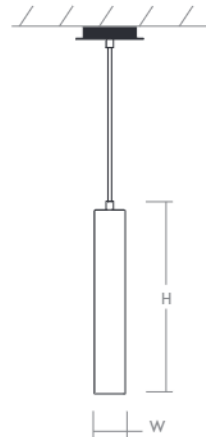

IDOL Pendant
3-635-xx

oxygen

FIXTURE TYPE _____

LOCATION _____

PROJECT _____

DATE _____

-18 Gunmetal

-14 Polished Chrome

-24 Satin Nickel

LIGHT SOURCE	1 x 6.1W LED, 3000K, CRI 90
LUMINAIRE POWER	7.2W at 120V
RATED LIFE	60000 hr RL
OPTIONAL COLOR TEMPERATURES	2700K, 3500K, 4000K
LUMEN OUTPUT	Delivered: 334 lm (LM-79)
INPUT VOLTAGE	120V to 277V AC, 50/60Hz
DRIVER OUTPUT	180mA, 7.6W max power
DIMMING	TRIAC and ELV dimming at 120V AC; 0-10V dimming, 100% to 1% current output
CONSTRUCTION	Plated Steel
DIFFUSER	No diffuser
FINISHES	Polished Chrome (-14), Gunmetal (-18), Satin Nickel (-24)
MOUNTING	4" Octagonal J-Box*, 4" Square J-Box* with a single device mud ring *Deep J-Box (Required to house driver)
STANDARDS	UL Dry/Damp listed, Conforms to UL STD 1598, Certified CAN/CSA STD C22.2 No 250.0.

DIMENSIONS

Dia. Canopy: 5.88"

Dia. Fixture: 2.75"

H. Fixture: 18.50"

Supplied with 10 ft braided cord

Order example for standard fixture:

3-635-24 (x- Voltage - xxx-Sequence # - xx-Finish)

3: 120V to 277V