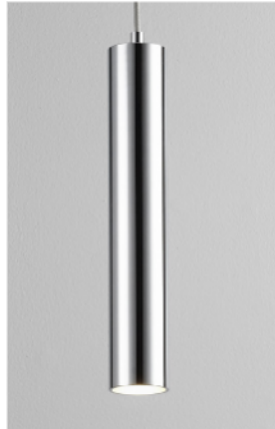

IDOL Pendant
3-635-xx

oxygen

FIXTURE TYPE _____

LOCATION _____

PROJECT _____

DATE _____

-18 Gunmetal

-14 Polished Chrome

-24 Satin Nickel

LIGHT SOURCE	1 x 6.1W LED, 3000K, CRI 90
LUMINAIRE POWER	7.2W at 120V
RATED LIFE	60000 hr RL
OPTIONAL COLOR TEMPERATURES	2700K, 3500K, 4000K
LUMEN OUTPUT	Delivered: 334 lm (LM-79)
INPUT VOLTAGE	120V to 277V AC, 50/60Hz
DRIVER OUTPUT	180mA, 7.6W max power
DIMMING	TRIAC and ELV dimming at 120V AC; 0-10V dimming, 100% to 1% current output
CONSTRUCTION	Plated Steel
DIFFUSER	No diffuser
FINISHES	Polished Chrome (-14), Gunmetal (-18), Satin Nickel (-24)
MOUNTING	4" Octagonal J-Box*, 4" Square J-Box* with a single device mud ring *Deep J-Box (Required to house driver)
STANDARDS	UL Dry/Damp listed, Conforms to UL STD 1598, Certified CAN/CSA STD C22.2 No 250.0.

DIMENSIONS

Dia. Canopy: 5.88"

Dia. Fixture: 2.75"

H. Fixture: 18.50"

Supplied with 10 ft braided cord

Order example for standard fixture:

3-635-24 (x- Voltage - xxx-Sequence # - xx-Finish)

3: 120V to 277V