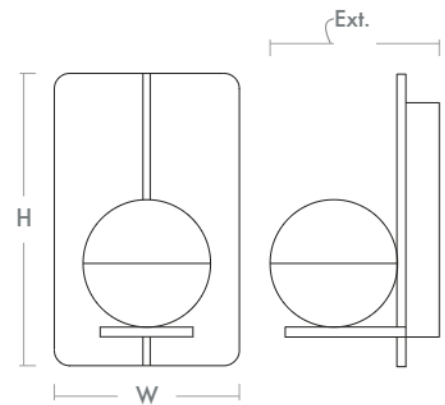

IOTA Wall Sconce
3-554-xxxx

oxygen

FIXTURE TYPE _____
 PROJECT _____

LOCATION _____
 DATE _____

-1540 Black/Aged Brass (Lit)

-1524 Black/Satin Nickel

LIGHT SOURCE	(1x) 4.5W LED Array, 3000K, CRI 90
LUMINAIRE POWER	5.7W Input Power
RATED LIFE	30000 hr RL
OPTIONAL COLOR TEMPERATURES	3000K Only
LUMEN OUTPUT	Delivered: 382 lm (LM-79)
INPUT VOLTAGE	120V AC, 50/60Hz
DRIVER OUTPUT	160mA, 6W max power
DIMMING	TRIAC Dimming
CONSTRUCTION	Cold Rolled Steel Housing
DIFFUSER	- Matte White Acrylic
FINISHES	Black/Aged Brass (-1540), Black/Satin Nickel
MOUNTING	(-1524) 4" Octagonal J-Box
STANDARDS	cETL Damp listed, Conforms to UL STD 1598, Certified CAN/CSA STD C22.2 No 250.0.

DIMENSIONS

W:	5.125"
H:	8.00"
Ext:	5.75"
M.C:	2.75" From top of fixture

Order example for standard fixture:
3-554-1524 (x-xxx: LED Sequence # / -xx: Finish)