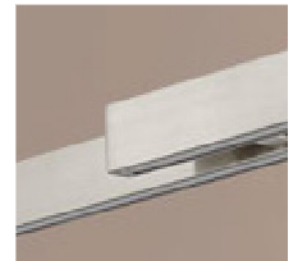

## 32-642-xx

oxygen

FIXTURE TYPE \_\_\_\_\_ LOCATION \_\_\_\_\_  
 PROJECT \_\_\_\_\_ DATE \_\_\_\_\_

-20 Polished Nickel

-15 Black

-24 Satin Nickel

LIGHT SOURCE	2 x 25W LED, 3000K, CRI 90
LUMINAIRE POWER	56.7W at 120V
RATED LIFE	60000 hr RL
OPTIONAL COLOR TEMPERATURES	2700K, 3500K, 4000K
LUMEN OUTPUT	Delivered: 745 lm (LM-79)
INPUT VOLTAGE	120V & 277V AC, 50/60Hz
DRIVER OUTPUT*	50.4W max power @1200mA
DIMMING	TRIAC and ELV dimming at 120V AC; 0-10V dimming, 100% to 1% current output
CONSTRUCTION	Plated Steel and Acrylic
DIFFUSER	- Matte White Acrylic
FINISHES	Black (-15), Polished Nickel (-20), Satin Nickel (-24)
MOUNTING	4" Octagonal J-Box, 4" Square J-Box with a single device mud ring
STANDARDS	UL Dry/Damp listed, Conforms to UL STD 1598, Certified CAN/CSA STD C22.2 No 250.0.

### DIMENSIONS

Canopy: 13.00" L, 5.50" W, 1.375" H

Fixture: 40.00" L, 4.00" W, 2.50" H

Suspension Length: Up to 60"

Order example for standard fixture:

**32-642-24** (x- Voltage - xxx-Sequence # - xx-Finish)