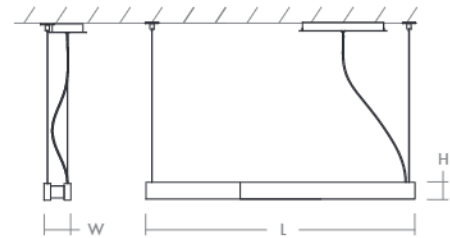

## 32-642-xx

oxygen

FIXTURE TYPE \_\_\_\_\_ LOCATION \_\_\_\_\_  
 PROJECT \_\_\_\_\_ DATE \_\_\_\_\_

-20 Polished Nickel

-15 Black

-24 Satin Nickel

LIGHT SOURCE	2 x 25W LED, 3000K, CRI 90
LUMINAIRE POWER	56.7W at 120V
RATED LIFE	60000 hr RL
OPTIONAL COLOR TEMPERATURES	2700K, 3500K, 4000K
LUMEN OUTPUT	Delivered: 745 lm (LM-79)
INPUT VOLTAGE	120V & 277V AC, 50/60Hz
DRIVER OUTPUT*	50.4W max power @1200mA
DIMMING	TRIAC and ELV dimming at 120V AC; 0-10V dimming, 100% to 1% current output
CONSTRUCTION	Plated Steel and Acrylic
DIFFUSER	- Matte White Acrylic
FINISHES	Black (-15), Polished Nickel (-20), Satin Nickel (-24)
MOUNTING	4" Octagonal J-Box, 4" Square J-Box with a single device mud ring
STANDARDS	UL Dry/Damp listed, Conforms to UL STD 1598, Certified CAN/CSA STD C22.2 No 250.0.

### DIMENSIONS

Canopy: 13.00" L, 5.50" W, 1.375" H

Fixture: 40.00" L, 4.00" W, 2.50" H

Suspension Length: Up to 60"

Order example for standard fixture:

**32-642-24** (x- Voltage - xxx-Sequence # - xx-Finish)