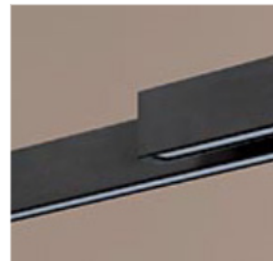

# KLONE Pendant

## 32-642-xx

oxygen

FIXTURE TYPE \_\_\_\_\_ LOCATION \_\_\_\_\_  
 PROJECT \_\_\_\_\_ DATE \_\_\_\_\_

-20 Polished Nickel

-15 Black

-24 Satin Nickel

LIGHT SOURCE	2 x 25W LED, 3000K, CRI 90
LUMINAIRE POWER	56.7W at 120V
RATED LIFE	60000 hr RL
OPTIONAL COLOR TEMPERATURES	2700K, 3500K, 4000K
LUMEN OUTPUT	Delivered: 745 lm (LM-79)
INPUT VOLTAGE	120V & 277V AC, 50/60Hz
DRIVER OUTPUT*	50.4W max power @1200mA
DIMMING	TRIAC and ELV dimming at 120V AC; 0-10V dimming, 100% to 1% current output
CONSTRUCTION	Plated Steel and Acrylic
DIFFUSER	- Matte White Acrylic
FINISHES	Black (-15), Polished Nickel (-20), Satin Nickel (-24)
MOUNTING	4" Octagonal J-Box, 4" Square J-Box with a single device mud ring
STANDARDS	UL Dry/Damp listed, Conforms to UL STD 1598, Certified CAN/CSA STD C22.2 No 250.0.

### DIMENSIONS

Canopy: 13.00" L, 5.50" W, 1.375" H

Fixture: 40.00" L, 4.00" W, 2.50" H

Suspension Length: Up to 60"

Order example for standard fixture:

**32-642-24** (x- Voltage - xxx-Sequence # - xx-Finish)