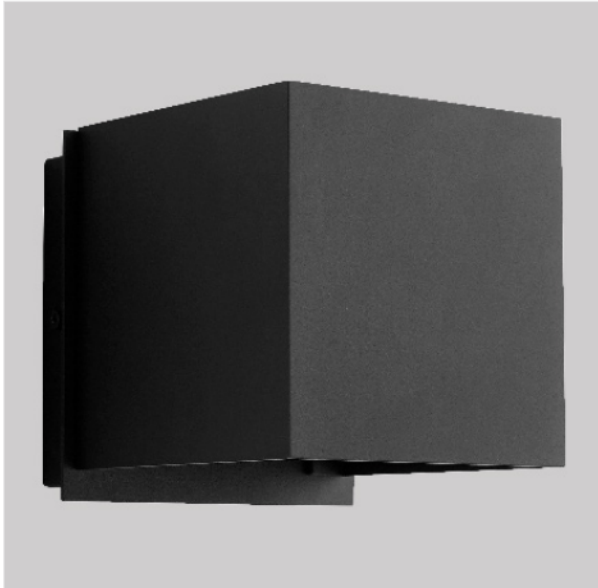

KUBO Outdoor
3-735-xx

oxygen

FIXTURE TYPE _____

LOCATION _____

PROJECT _____

DATE _____

-15 Black

-16 Brushed Aluminum

LIGHT SOURCE	LED Arrays, 3000K, CRI 90
LUMINAIRE POWER	5W at 120V
RATED LIFE	50000 hr RL
OPTIONAL COLOR TEMPERATURES	3000K Only
LUMEN OUTPUT	Delivered: 210 lm (LM-79)
INPUT VOLTAGE	100V to 277V AC, 50/60Hz
DRIVER OUTPUT	600mA, 3.6W max power
DIMMING	Non-dimmable
CONSTRUCTION	Cast Aluminum Housing
DIFFUSER	- Clear Glass Plate
FINISHES	Black (-15), Brushed Aluminum (-16)
MOUNTING	4" Octagonal J-Box (Installer must provide a bead of caulk between fixture housing and mounting surface)
STANDARDS	ETL Wet listed, Conforms to UL STD 1598, Certified CAN/CSA STD C22.2 No 250.0.

DIMENSIONS

W:	5.125"
H:	5.125"
Ext:	5.625"
M.C:	2.563" From top of fixture

Includes internal panels to adjust beam spread

Order example for standard fixture:
3-735-15 (x- Voltage - xxx-Sequence # - xx-Finish)
3: 120V to 277V