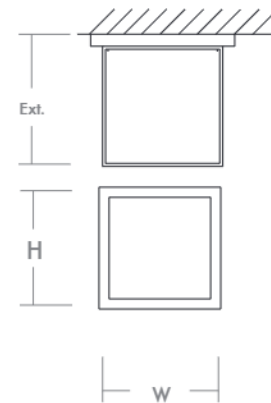

KUBO Outdoor
3-735-xx

oxygen

FIXTURE TYPE _____

LOCATION _____

PROJECT _____

DATE _____

-15 Black

-16 Brushed Aluminum

LIGHT SOURCE	LED Arrays, 3000K, CRI 90
LUMINAIRE POWER	5W at 120V
RATED LIFE	50000 hr RL
OPTIONAL COLOR TEMPERATURES	3000K Only
LUMEN OUTPUT	Delivered: 210 lm (LM-79)
INPUT VOLTAGE	100V to 277V AC, 50/60Hz
DRIVER OUTPUT	600mA, 3.6W max power
DIMMING	Non-dimmable
CONSTRUCTION	Cast Aluminum Housing
DIFFUSER	- Clear Glass Plate
FINISHES	Black (-15), Brushed Aluminum (-16)
MOUNTING	4" Octagonal J-Box (Installer must provide a bead of caulk between fixture housing and mounting surface)
STANDARDS	ETL Wet listed, Conforms to UL STD 1598, Certified CAN/CSA STD C22.2 No 250.0.

DIMENSIONS

W:	5.125"
H:	5.125"
Ext:	5.625"
M.C:	2.563" From top of fixture

Includes internal panels to adjust beam spread

Order example for standard fixture:
3-735-15 (x- Voltage - xxx-Sequence # - xx-Finish)
3: 120V to 277V