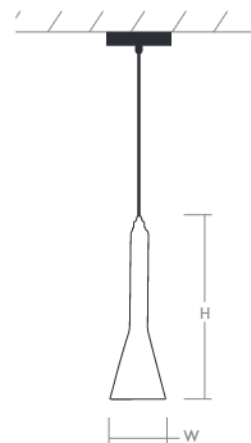

LIBERTY Pendant
3-652-xxxx

oxygen

FIXTURE TYPE _____ LOCATION _____
 PROJECT _____ DATE _____

-1314 Smoked Ombre Glass/ Polished Chrome -14 Clear Glass/ Polished Chrome - 2018 Coffee Ombre Glass/ Gunmetal

LIGHT SOURCE 1 x 6.1W LED, 3000K, CRI 90
LUMINAIRE POWER 7.2W at 120V
RATED LIFE 60000 hr RL
OPTIONAL COLOR TEMPERATURES 2700K, 3500K, 4000K
LUMEN OUTPUT Delivered: 401 lm (LM-79)
INPUT VOLTAGE 120V to 277V AC, 50/60Hz
DRIVER OUTPUT 180mA, 7.6W max output
DIMMING TRIAC and ELV dimming at 120V AC; 0-10V dimming, 100% to 1% current output
CONSTRUCTION Plated Steel and Glass
DIFFUSER/ METAL FINISHES (-14) Clear Glass/Polished Chrome
 (-1314) Smoked Ombre Glass/Polished Chrome
 (-2018) Coffee Ombre Glass/Gunmetal
MOUNTING 4" Octagonal J-Box*,
 4" Square J-Box* with a single device mud ring
 *Deep J-Box (Required to house driver)
STANDARDS UL Dry/Damp listed, Conforms to UL STD 1598,
 Certified CAN/CSA STD C22.2 No 250.0.

DIMENSIONS
 Dia. Canopy: 5.75"
 Dia. Fixture: 5.00"
 H. Fixture: 16.25"
 Supplied with 10 ft braided cord

Order example for standard fixture:
3-652-1314 (x- Voltage - xxx-Sequence # - x-Diffuser - xx-Finish)
 3: 120V to 277V
 Order example for optional color temperatures: **3-652-271314**
 27: 2700K, 35: 3500K, 40: 4000K