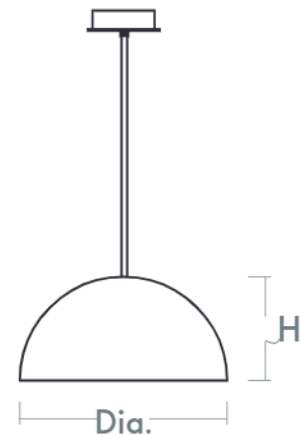

**LUCCI Pendant**  
**3-20-xxxx**

oxygen

FIXTURE TYPE \_\_\_\_\_

LOCATION \_\_\_\_\_

PROJECT \_\_\_\_\_

DATE \_\_\_\_\_

-650 White/Industrial Brass

-1550 Black/Industrial Brass

<b>LIGHT SOURCE</b>	(1x) 18W LED Array, 3000K, CRI 90
<b>LUMINAIRE POWER</b>	19.1W Input Power
<b>RATED LIFE</b>	30000 hr RL
<b>OPTIONAL COLOR TEMPERATURES</b>	3000K Only
<b>LUMEN OUTPUT</b>	Delivered: 952 lm (LM-79)
<b>INPUT VOLTAGE</b>	120V AC, 50/60Hz
<b>DRIVER OUTPUT</b>	580mA, 23.2W max power
<b>DIMMING</b>	TRIAC Dimming
<b>CONSTRUCTION</b>	Cold Rolled Steel Housing and Canopy
<b>DIFFUSER</b>	- Aluminum Shade
<b>FINISHES</b>	White/Industrial Brass (-650), Black/Industrial Brass (-1550)
<b>MOUNTING</b>	4" Octagonal J-Box
<b>STANDARDS</b>	cETL Damp listed, Conforms to UL STD 1598, Certified CAN/CSA STD C22.2 No 250.0.

**DIMENSIONS**

**Dia. Fixture:** 15.75"  
**H. Fixture:** 8.00"  
 Supplied with 10' adjustable cord to customize hanging height

Order example for standard fixture:  
**3-20-650** (x- Voltage - xxx-Sequence # - xx-Finish)  
 3: 120V Only