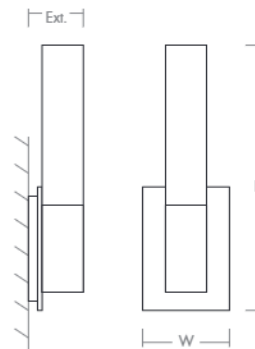

MAGNETA Outdoor
3-728-xx

oxygen

FIXTURE TYPE _____

LOCATION _____

PROJECT _____

DATE _____

-15 Black

-16 Gray

-22 Oiled Bronze

LIGHT SOURCE	1 x 12.1W LED, 3000K, CRI 90
LUMINAIRE POWER	14.7W at 120V
RATED LIFE	60000 hr RL
OPTIONAL COLOR TEMPERATURES	2700K, 3500K, 4000K
LUMEN OUTPUT	Delivered: 735 lm (LM-79)
INPUT VOLTAGE	120V to 277V AC, 50/60Hz
DRIVER OUTPUT	350mA, 14.7W max power
DIMMING	TRIAC and ELV dimming at 120V AC; 0-10V dimming, 100% to 1% current output
CONSTRUCTION	Cast Aluminum and Glass
DIFFUSER	- White Opal Glass
FINISHES	Black (-15), Gray (-16), Oiled Bronze (-22)
MOUNTING	4" Octagonal J-Box* *Deep J-Box (Required to house driver) (Installer must provide a bead of caulk between fixture housing and mounting surface)
STANDARDS	UL Wet listed, ADA Compliant, Conforms to UL STD 1598, Certified CAN/CSA STD C22.2 No 250.0.

DIMENSIONS

W:	4.75"
H:	14.50"
Ext:	3.50"
M.C:	10.98" From top of fixture

Order example for standard fixture:

3-728-22 (x- Voltage - xxx-Sequence # - xx-Finish)

3: 120V to 277V

Order example for optional color temperatures: **3-728-2722**