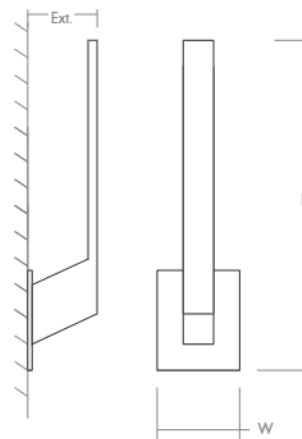

MIRAGE Wall Sconce
3-516-xx

oxygen

FIXTURE TYPE _____

LOCATION _____

PROJECT _____

DATE _____

-40 Aged Brass

-24 Satin Nickel

- LIGHT SOURCE** 1 x 12.1W LED, 3000K, CRI 90
- LUMINAIRE POWER** 14.7W at 120V
- RATED LIFE** 60000 hr RL
- OPTIONAL COLOR TEMPERATURES** 2700K, 3500K, 4000K
- LUMEN OUTPUT** Delivered: 764 lm (LM-79)
- INPUT VOLTAGE** 120V to 277V AC, 50/60Hz
- DRIVER OUTPUT** 350mA, 14.7W max power
- DIMMING** TRIAC and ELV dimming at 120V AC; 0-10V dimming, 100% to 1% current output
- CONSTRUCTION** Plated Steel and Acrylic
- DIFFUSER** - Matte White Acrylic
- FINISHES** Satin Nickel (-24), Aged Brass (-40)
- MOUNTING** 2" x 3" J-Box, 4" Octagonal J-Box, 4" Square J-Box with a single device mud ring
- STANDARDS** UL Dry/Damp listed, ADA Compliant, Conforms to UL STD 1598, Certified CAN/CSA STD C22.2 No 250.0.
- NOTE** Backplate is required

DIMENSIONS

- W:** 4.75"
- H:** 19.125"
- Ext:** 4.00"
- M.C:** 16.18" From top of fixture

Order example for standard fixture:
3-516-24 (x- Voltage - xxx-Sequence # - xx-Finish)
3: 120V to 277V

Order example for optional color temperatures: **3-516-2724**
27: 2700K, 35: 3500K, 40: 4000K