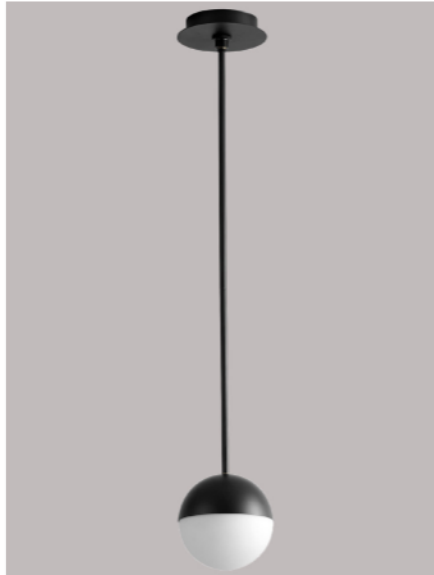

MONDO Pendant
3-6900-xx

oxygen

FIXTURE TYPE _____ LOCATION _____
PROJECT _____ DATE _____

-40 Aged Brass

-15 Black

-24 Satin Nickel

LIGHT SOURCE	1 x 6.1W LED, 3000K, CRI 90
LUMINAIRE POWER	6.95W at 120V
RATED LIFE	60000 hr RL
OPTIONAL COLOR TEMPERATURES	2700K, 3500K, 4000K
LUMEN OUTPUT	Delivered: 394 lm (LM-79)
INPUT VOLTAGE	120V to 277V AC, 50/60Hz
DRIVER OUTPUT	180mA, 7.6W max power
DIMMING	TRIAC and ELV dimming at 120V AC; 0-10V dimming, 100% to 1% current output
CONSTRUCTION	Cold Rolled Steel Housing and Canopy
DIFFUSER	- Matte White Glass
FINISHES	Black (-15), Satin Nickel (-24), Aged Brass (-40)
MOUNTING	4" Octagonal J-Box*, 4" Square J-Box* with a single device mud ring *Deep J-Box (Required to house driver)
STANDARDS	UL Damp listed, Conforms to UL STD 1598, Certified CAN/CSA STD C22.2 No 250.0.

DIMENSIONS

W. Fixture: 6.00"
H. Fixture: 6.00"
Supplied with 2-8", 2-12", and 3-16"
stems to customize hanging height

Note: Canopy swivel allows up to a 22° slope

Order example for standard fixture:

3-6900-15 (x- Voltage - xxx-Sequence # - xx-Finish)